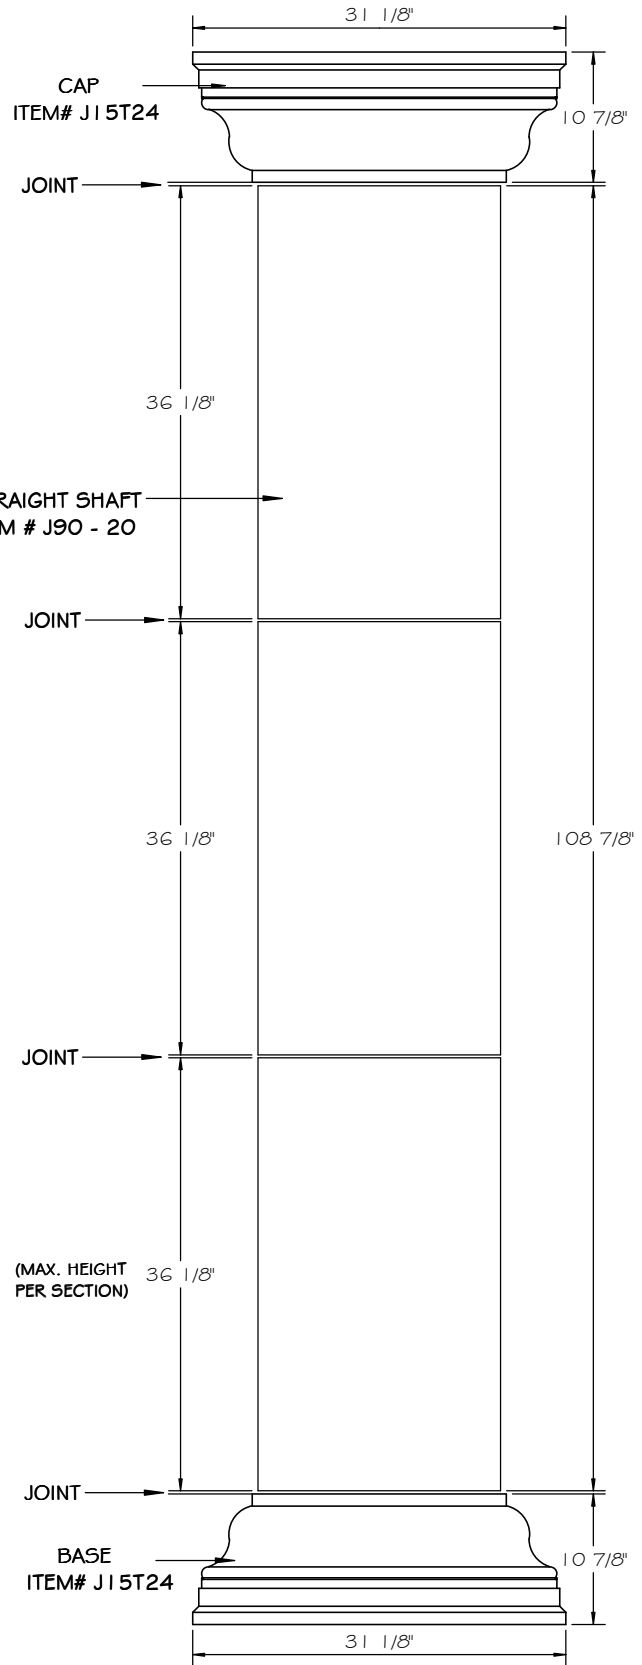

STONE CAST INC.

2300 KARBACH "B" HOUSTON TX 77092

Office: 713-683-6780 * Fax: 713-683-6749 * www.houstonstonecast.com

STRAIGHT SHAFT 20" FULL COLUMN

SCALE 3/4" = 1' 0"

SECTION

FRONT VIEW

NOTE:
SHAFT HEIGHT CAN BE SHORTENED TO SUIT SPECIFIC NEEDS

20" STRAIGHT SHAFT COLUMN
(WITH TUSCAN CAP & BASE)