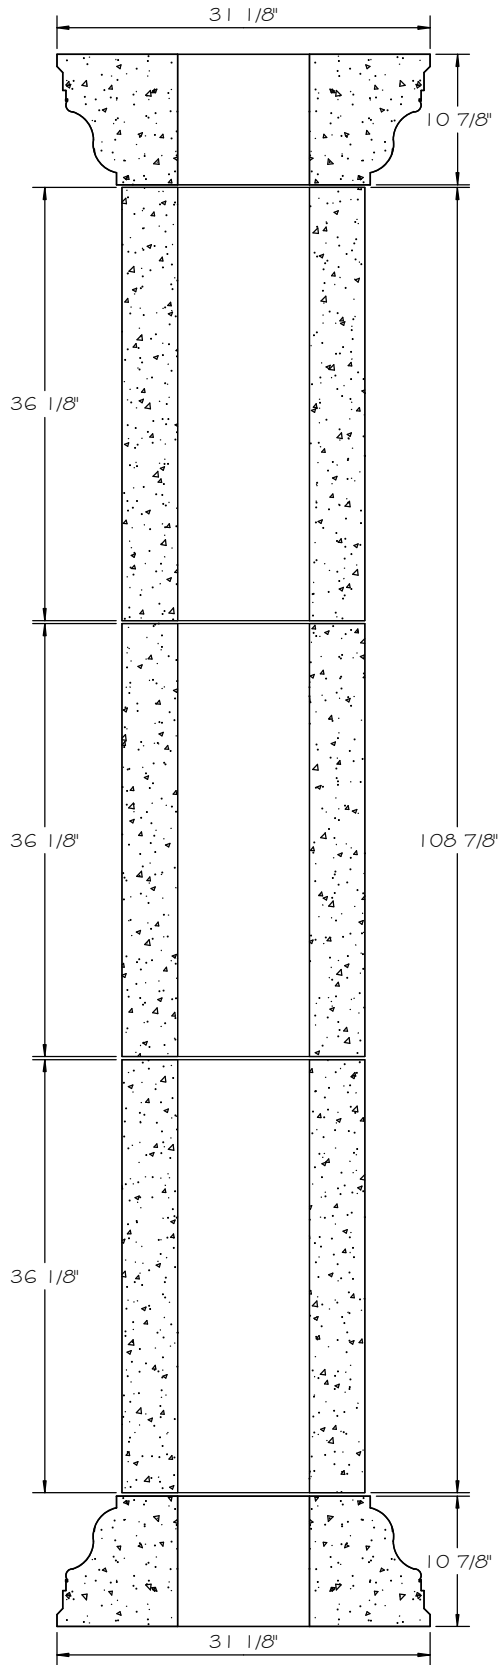

STONE CAST INC.

2300 KARBACH "B" HOUSTON TX 77092

Office: 713-683-6780 * Fax: 713-683-6749 * www.houstonstonecast.com

STRAIGHT SHAFT 20" FULL COLUMN

SCALE 3/4" = 1' 0"

SECTION

FRONT VIEW

NOTE:
SHAFT HEIGHT CAN BE SHORTENED TO SUIT SPECIFIC NEEDS

20" STRAIGHT SHAFT COLUMN
(WITH TUSCAN CAP & BASE)