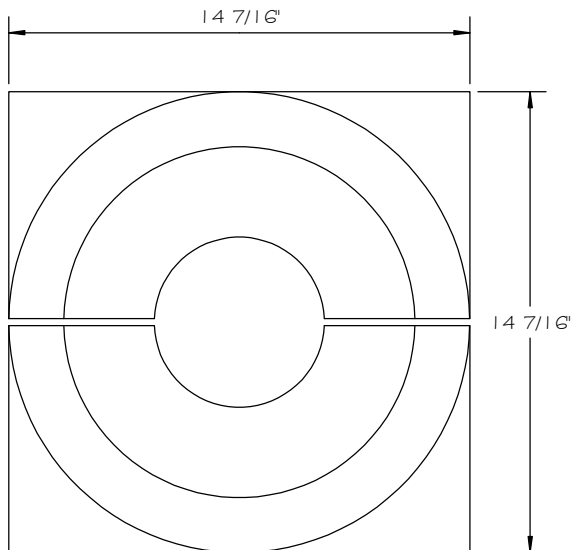

STONE CAST INC.

2300 KARBACH "B" HOUSTON TX 77092

Office: 713-683-6780 * Fax: 713-683-6749 * www.houstonstonecast.com

TUSCAN 10" COLUMN BASE

SCALE 2" = 1' 0"

FRONT VIEW

SECTION

TOP VIEW

ISOMETRIC VIEW

NOT TO SCALE

STANDARD DIMENSIONS AVAILABLE

SIZE	ITEM #
8"	J15B08
10"	J15B10
12"	J15B12
14"	J15B14
18"	J15B18
24"	J15B24

10" TUSCAN COLUMN BASE

ITEM # J15B10