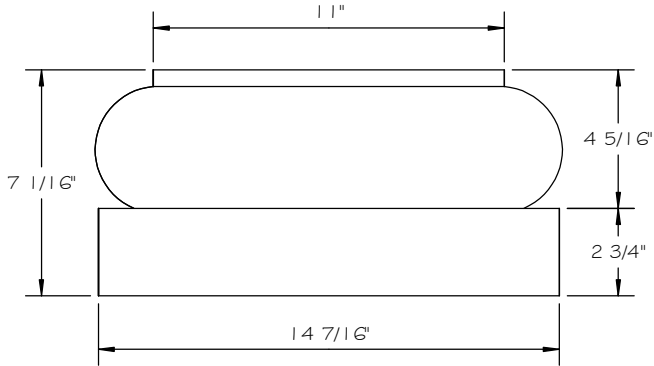

STONE CAST INC.

2300 KARBACH "B" HOUSTON TX 77092

Office: 713-683-6780 * Fax: 713-683-6749 * www.houstonstonecast.com

TUSCAN 10" COLUMN BASE

SCALE 2" = 1' 0"

FRONT VIEW

SECTION

TOP VIEW

ISOMETRIC VIEW

NOT TO SCALE

STANDARD DIMENSIONS AVAILABLE

SIZE	ITEM #
8"	J15B08
10"	J15B10
12"	J15B12
14"	J15B14
18"	J15B18
24"	J15B24

10" TUSCAN COLUMN BASE

ITEM # J15B10