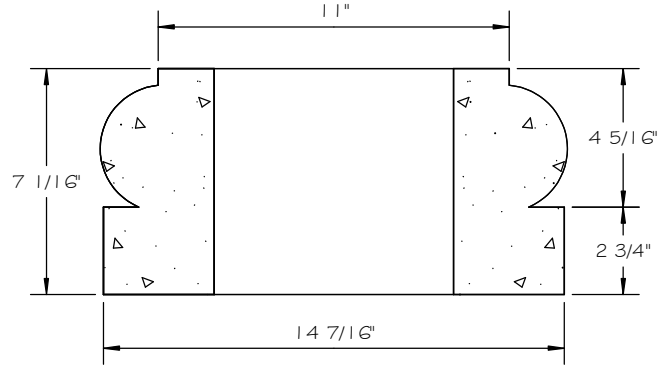

STONE CAST INC.

2300 KARBACH "B" HOUSTON TX 77092

Office: 713-683-6780 * Fax: 713-683-6749 * www.houstonstonecast.com

TUSCAN 10" COLUMN BASE

SCALE 2" = 1' 0"

FRONT VIEW

SECTION

TOP VIEW

ISOMETRIC VIEW

NOT TO SCALE

STANDARD DIMENSIONS AVAILABLE

SIZE	ITEM #
8"	J15B08
10"	J15B10
12"	J15B12
14"	J15B14
18"	J15B18
24"	J15B24

10" TUSCAN COLUMN BASE

ITEM # J15B10