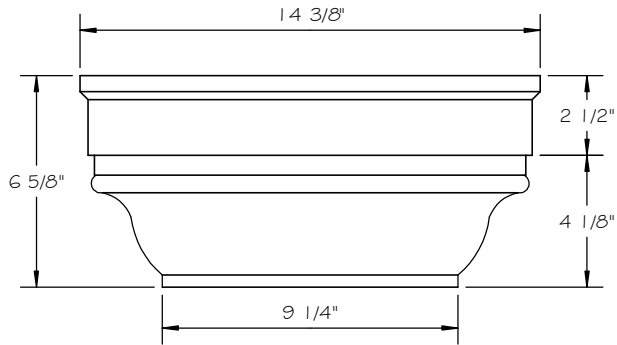

STONE CAST INC.

2300 KARBACH "B" HOUSTON TX 77092

Office: 713-683-6780 * Fax: 713-683-6749 * www.houstonstonecast.com

TUSCAN 10" COLUMN CAP

SCALE 2" = 1' 0"

FRONT VIEW

SECTION

TOP VIEW

ISOMETRIC VIEW

NOT TO SCALE

STANDARD DIMENSIONS AVAILABLE

SIZE	ITEM #
8"	J15T08
10"	J15T10
12"	J15T12
14"	J15T14
18"	J15T18
24"	J15T24

10" TUSCAN COLUMN CAP

ITEM # J15T10