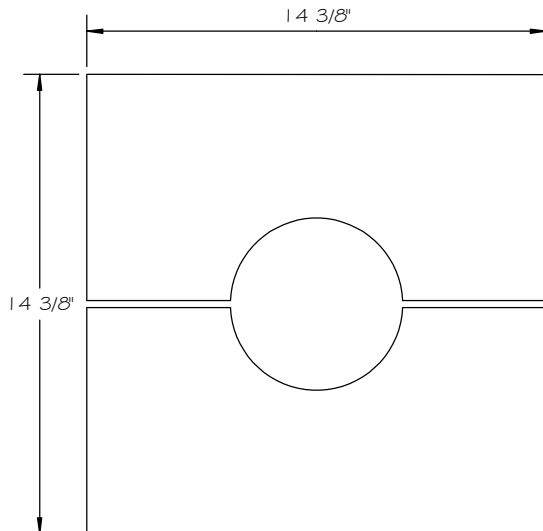

STONE CAST INC.

2300 KARBACH "B" HOUSTON TX 77092

Office: 713-683-6780 * Fax: 713-683-6749 * www.houstonstonecast.com

TUSCAN 10" COLUMN CAP

SCALE 2" = 1' 0"

FRONT VIEW

SECTION

TOP VIEW

ISOMETRIC VIEW

NOT TO SCALE

STANDARD DIMENSIONS AVAILABLE

SIZE	ITEM #
8"	J15T08
10"	J15T10
12"	J15T12
14"	J15T14
18"	J15T18
24"	J15T24

10" TUSCAN COLUMN CAP

ITEM # J15T10