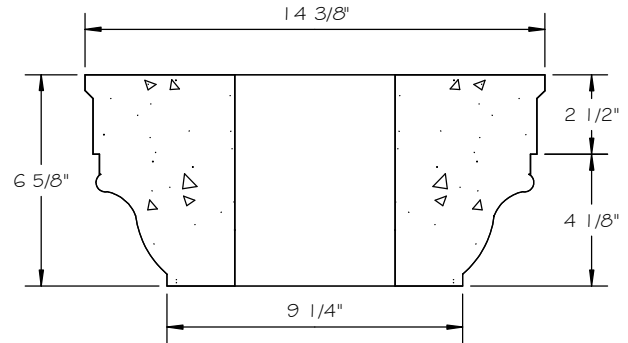

STONE CAST INC.

2300 KARBACH "B" HOUSTON TX 77092

Office: 713-683-6780 * Fax: 713-683-6749 * www.houstonstonecast.com

TUSCAN 10" COLUMN CAP

SCALE 2" = 1' 0"

FRONT VIEW

SECTION

TOP VIEW

ISOMETRIC VIEW

NOT TO SCALE

STANDARD DIMENSIONS AVAILABLE

SIZE	ITEM #
8"	J15T08
10"	J15T10
12"	J15T12
14"	J15T14
18"	J15T18
24"	J15T24

10" TUSCAN COLUMN CAP

ITEM # J15T10