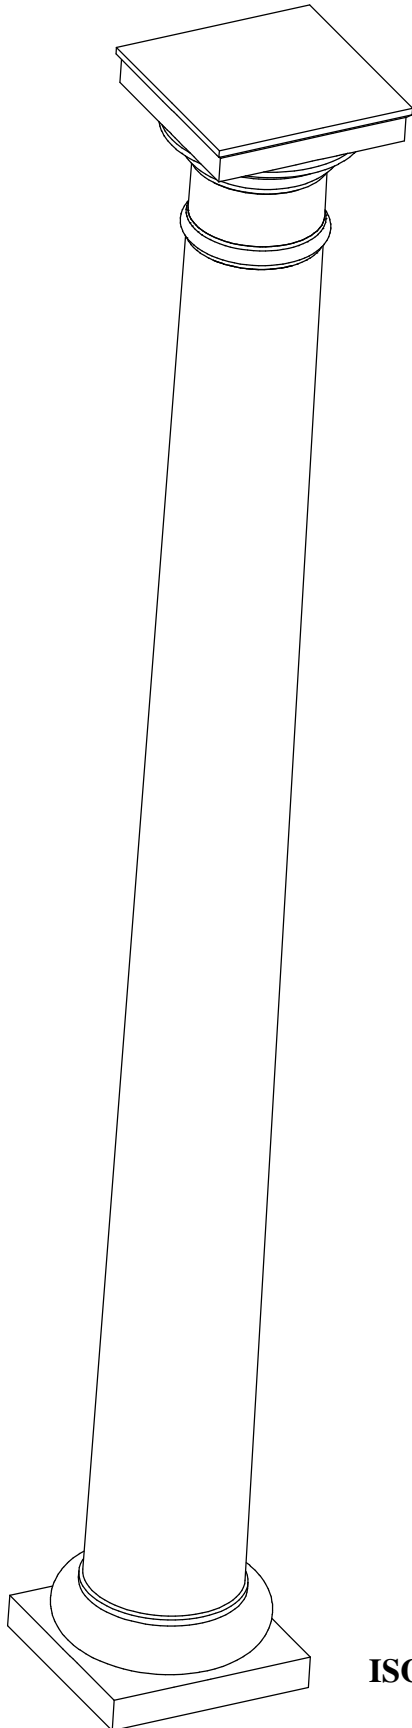

STONE CAST INC.

2300 KARBACH "B" HOUSTON TX 77092

Office: 713-683-6780 * Fax: 713-683-6749 * www.houstonstonecast.com

TUSCAN 10" FULL COLUMN

NOT TO SCALE

10" TUSCAN TAPERED COLUMN

ISOMETRIC VIEW