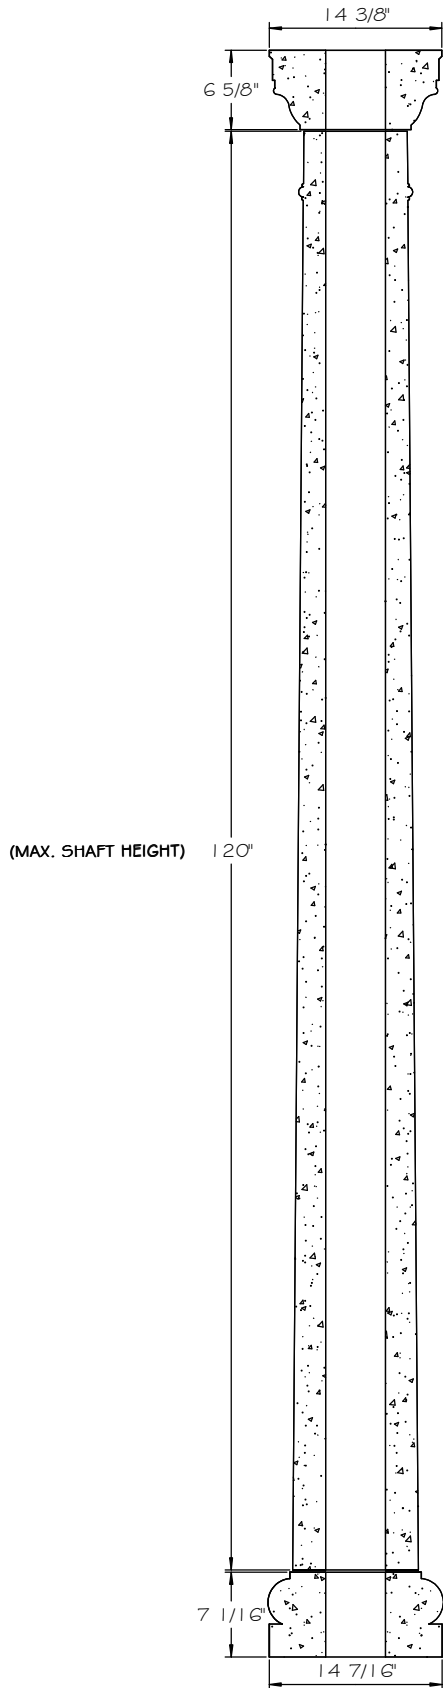

# STONE CAST INC.

2300 KARBACH "B" HOUSTON TX 77092

Office: 713-683-6780 \* Fax: 713-683-6749 \* www.houstonstonecast.com

# TUSCAN 10" FULL COLUMN

SCALE 3/4" = 1' 0"

**SECTION**

**FRONT VIEW**

NOTE:  
SHAFT HEIGHT CAN BE SHORTENED TO SUIT SPECIFIC NEEDS

**10" TUSCAN TAPERED COLUMN**