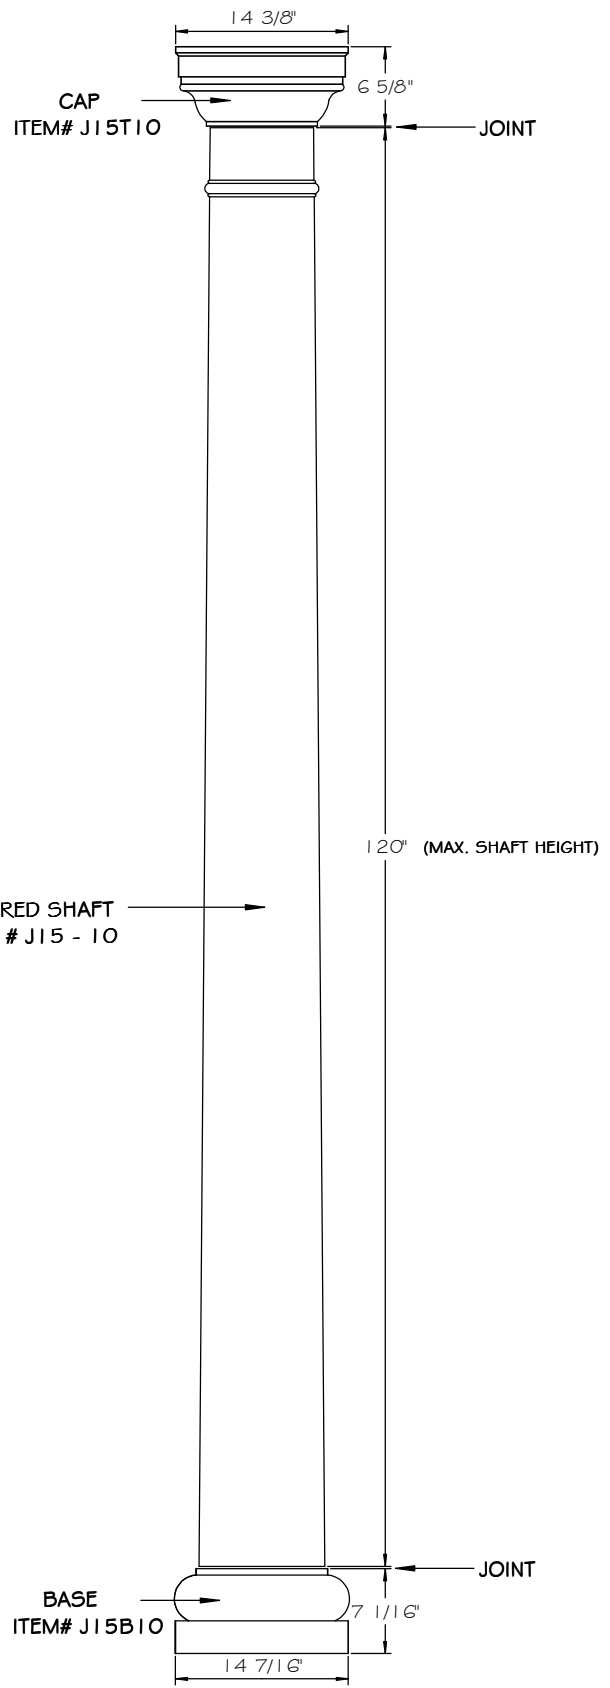

# TUSCAN 10" FULL COLUMN

SCALE 3/4" = 1' 0"

**SECTION**

**FRONT VIEW**

NOTE:  
SHAFT HEIGHT CAN BE SHORTENED TO SUIT SPECIFIC NEEDS

**10" TUSCAN TAPERED COLUMN**