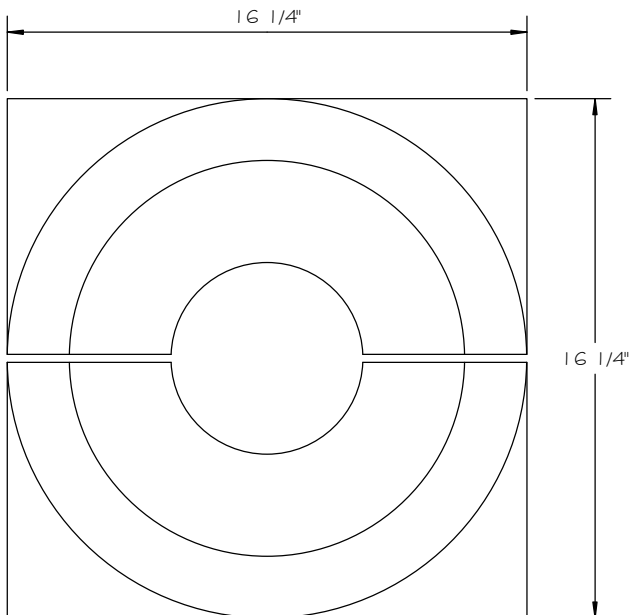

# TUSCAN 12" COLUMN BASE

SCALE 2" = 1' 0"

**FRONT VIEW**

**SECTION**

**TOP VIEW**

**ISOMETRIC VIEW**

NOT TO SCALE

## STANDARD DIMENSIONS AVAILABLE

SIZE	ITEM #
8"	J15B08
10"	J15B10
12"	J15B12
14"	J15B14
18"	J15B18
24"	J15B24