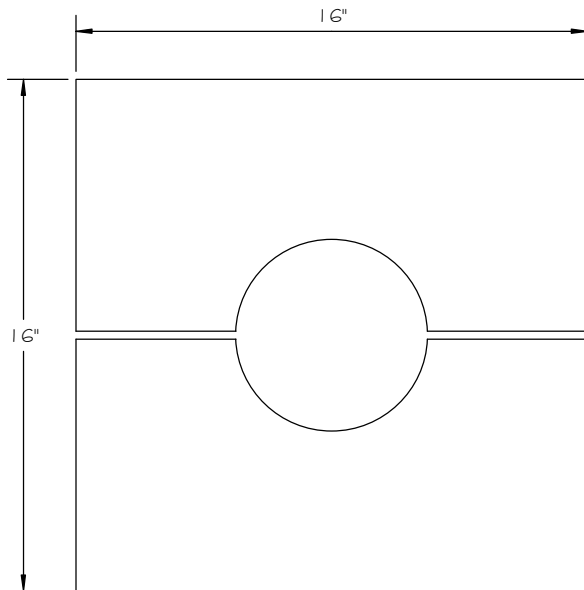

STONE CAST INC.

2300 KARBACH "B" HOUSTON TX 77092

Office: 713-683-6780 * Fax: 713-683-6749 * www.houstonstonecast.com

TUSCAN 12" COLUMN CAP

SCALE 2" = 1' 0"

FRONT VIEW

SECTION

TOP VIEW

ISOMETRIC VIEW

NOT TO SCALE

STANDARD DIMENSIONS AVAILABLE

SIZE	ITEM #
8"	J15T08
10"	J15T10
12"	J15T12
14"	J15T14
18"	J15T18
24"	J15T24

12" TUSCAN COLUMN CAP

ITEM # J15T12