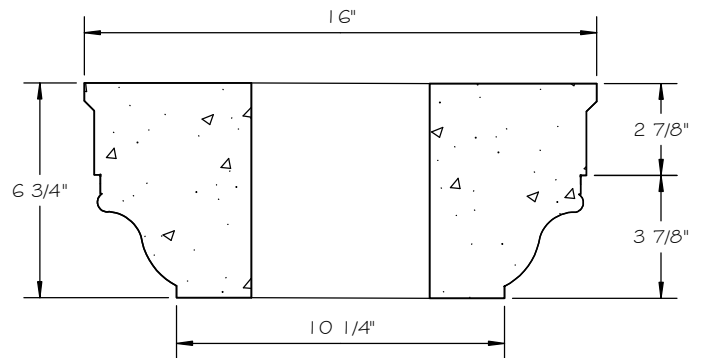

STONE CAST INC.

2300 KARBACH "B" HOUSTON TX 77092

Office: 713-683-6780 * Fax: 713-683-6749 * www.houstonstonecast.com

TUSCAN 12" COLUMN CAP

SCALE 2" = 1' 0"

FRONT VIEW

SECTION

TOP VIEW

ISOMETRIC VIEW

NOT TO SCALE

STANDARD DIMENSIONS AVAILABLE

SIZE	ITEM #
8"	J15T08
10"	J15T10
12"	J15T12
14"	J15T14
18"	J15T18
24"	J15T24

12" TUSCAN COLUMN CAP

ITEM # J15T12