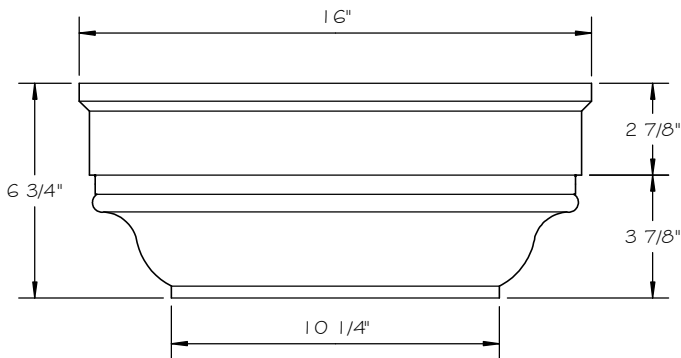

STONE CAST INC.

2300 KARBACH "B" HOUSTON TX 77092

Office: 713-683-6780 * Fax: 713-683-6749 * www.houstonstonecast.com

TUSCAN 12" COLUMN CAP

SCALE 2" = 1' 0"

FRONT VIEW

SECTION

TOP VIEW

ISOMETRIC VIEW

NOT TO SCALE

STANDARD DIMENSIONS AVAILABLE

SIZE	ITEM #
8"	J15T08
10"	J15T10
12"	J15T12
14"	J15T14
18"	J15T18
24"	J15T24

12" TUSCAN COLUMN CAP

ITEM # J15T12