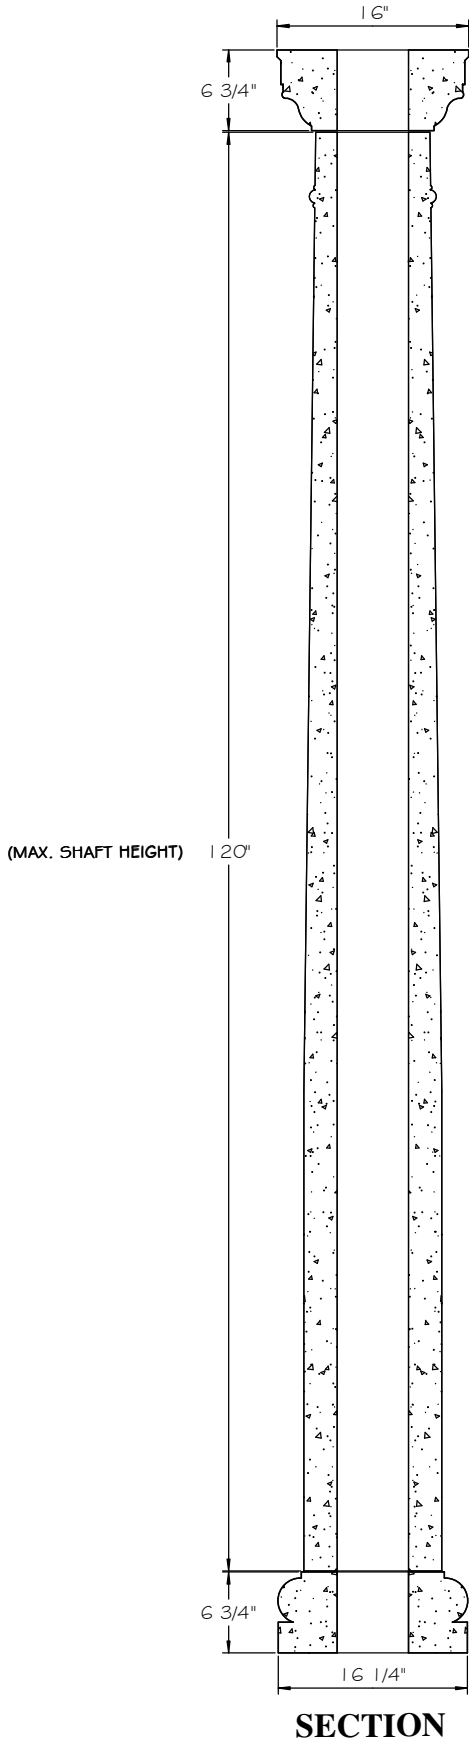

# TUSCAN 12" FULL COLUMN

SCALE 3/4" = 1' 0"

NOTE:  
SHAFT HEIGHT CAN BE SHORTENED TO SUIT SPECIFIC NEEDS

## 12" TUSCAN TAPERED COLUMN