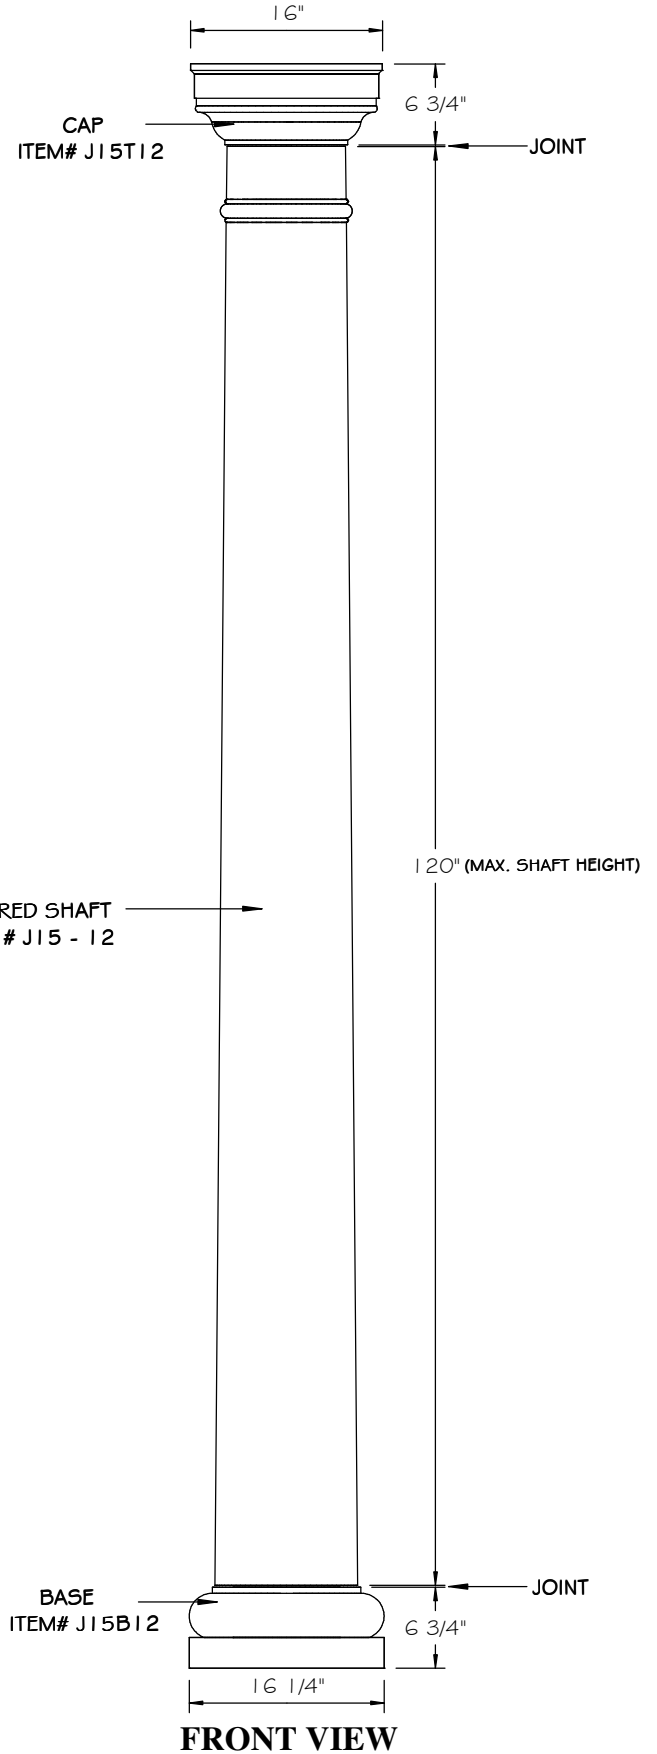

# TUSCAN 12" FULL COLUMN

SCALE 3/4" = 1' 0"

NOTE:  
SHAFT HEIGHT CAN BE SHORTENED TO SUIT SPECIFIC NEEDS

## 12" TUSCAN TAPERED COLUMN