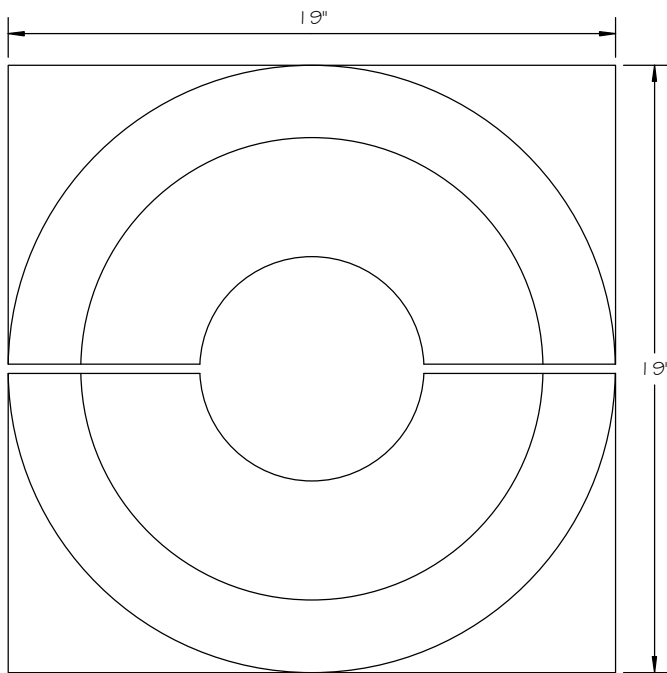

STONE CAST INC.

2300 KARBACH "B" HOUSTON TX 77092

Office: 713-683-6780 * Fax: 713-683-6749 * www.houstonstonecast.com

TUSCAN 14" COLUMN BASE

SCALE 2" = 1' 0"

FRONT VIEW

SECTION

TOP VIEW

ISOMETRIC VIEW

NOT TO SCALE

STANDARD DIMENSIONS AVAILABLE

SIZE	ITEM #
8"	J15B08
10"	J15B10
12"	J15B12
14"	J15B14
18"	J15B18
24"	J15B24

14" TUSCAN COLUMN BASE

ITEM # J15B14