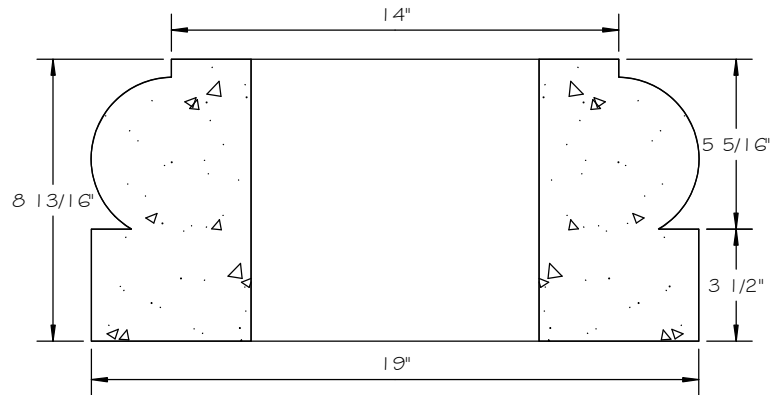

STONE CAST INC.

2300 KARBACH "B" HOUSTON TX 77092

Office: 713-683-6780 * Fax: 713-683-6749 * www.houstonstonecast.com

TUSCAN 14" COLUMN BASE

SCALE 2" = 1' 0"

FRONT VIEW

SECTION

TOP VIEW

ISOMETRIC VIEW

NOT TO SCALE

STANDARD DIMENSIONS AVAILABLE

SIZE	ITEM #
8"	J15B08
10"	J15B10
12"	J15B12
14"	J15B14
18"	J15B18
24"	J15B24

14" TUSCAN COLUMN BASE

ITEM # J15B14