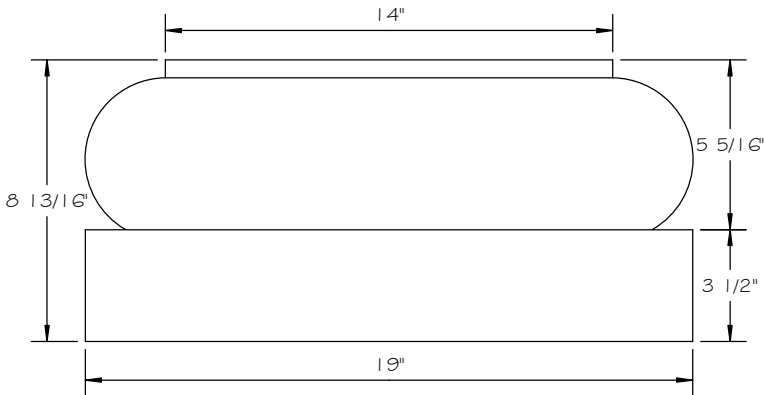

STONE CAST INC.

2300 KARBACH "B" HOUSTON TX 77092

Office: 713-683-6780 * Fax: 713-683-6749 * www.houstonstonecast.com

TUSCAN 14" COLUMN BASE

SCALE 2" = 1' 0"

FRONT VIEW

SECTION

TOP VIEW

ISOMETRIC VIEW

NOT TO SCALE

STANDARD DIMENSIONS AVAILABLE

SIZE	ITEM #
8"	J15B08
10"	J15B10
12"	J15B12
14"	J15B14
18"	J15B18
24"	J15B24

14" TUSCAN COLUMN BASE

ITEM # J15B14