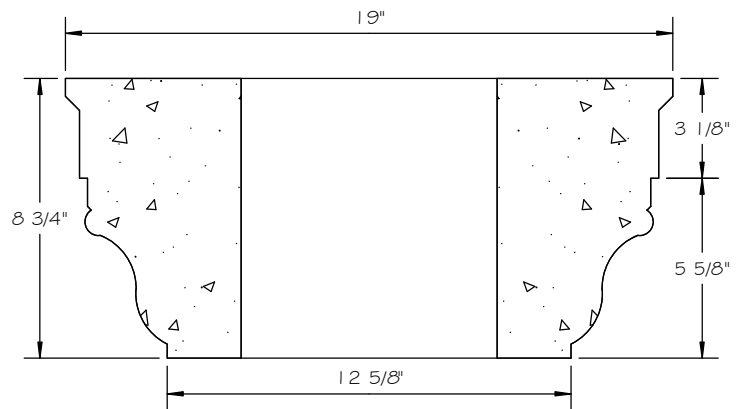

STONE CAST INC.

2300 KARBACH "B" HOUSTON TX 77092

Office: 713-683-6780 * Fax: 713-683-6749 * www.houstonstonecast.com

TUSCAN 14" COLUMN CAP

SCALE 2" = 1' 0"

FRONT VIEW

SECTION

TOP VIEW

ISOMETRIC VIEW

NOT TO SCALE

STANDARD DIMENSIONS AVAILABLE

SIZE	ITEM #
8"	J15T08
10"	J15T10
12"	J15T12
14"	J15T14
18"	J15T18
24"	J15T24

14" TUSCAN COLUMN CAP

ITEM # J15T14