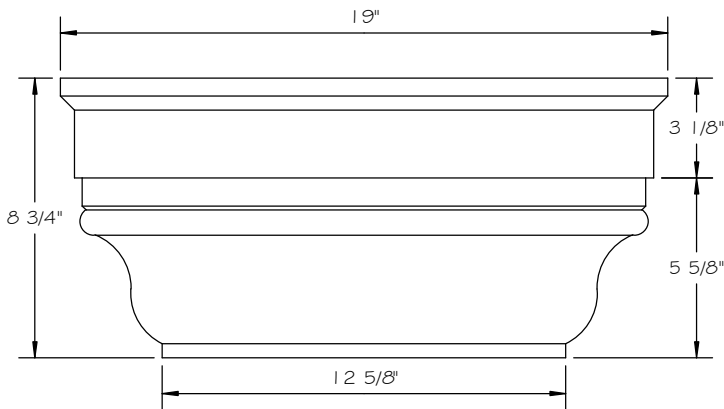

STONE CAST INC.

2300 KARBACH "B" HOUSTON TX 77092

Office: 713-683-6780 * Fax: 713-683-6749 * www.houstonstonecast.com

TUSCAN 14" COLUMN CAP

SCALE 2" = 1' 0"

FRONT VIEW

SECTION

TOP VIEW

ISOMETRIC VIEW

NOT TO SCALE

STANDARD DIMENSIONS AVAILABLE

SIZE	ITEM #
8"	J15T08
10"	J15T10
12"	J15T12
14"	J15T14
18"	J15T18
24"	J15T24

14" TUSCAN COLUMN CAP

ITEM # J15T14