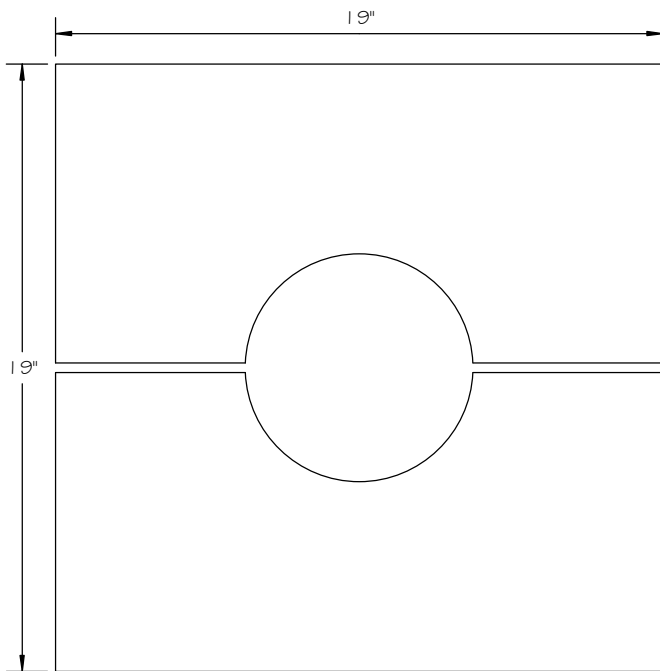

STONE CAST INC.

2300 KARBACH "B" HOUSTON TX 77092

Office: 713-683-6780 * Fax: 713-683-6749 * www.houstonstonecast.com

TUSCAN 14" COLUMN CAP

SCALE 2" = 1' 0"

FRONT VIEW

SECTION

TOP VIEW

ISOMETRIC VIEW

NOT TO SCALE

STANDARD DIMENSIONS AVAILABLE

SIZE	ITEM #
8"	J15T08
10"	J15T10
12"	J15T12
14"	J15T14
18"	J15T18
24"	J15T24

14" TUSCAN COLUMN CAP

ITEM # J15T14