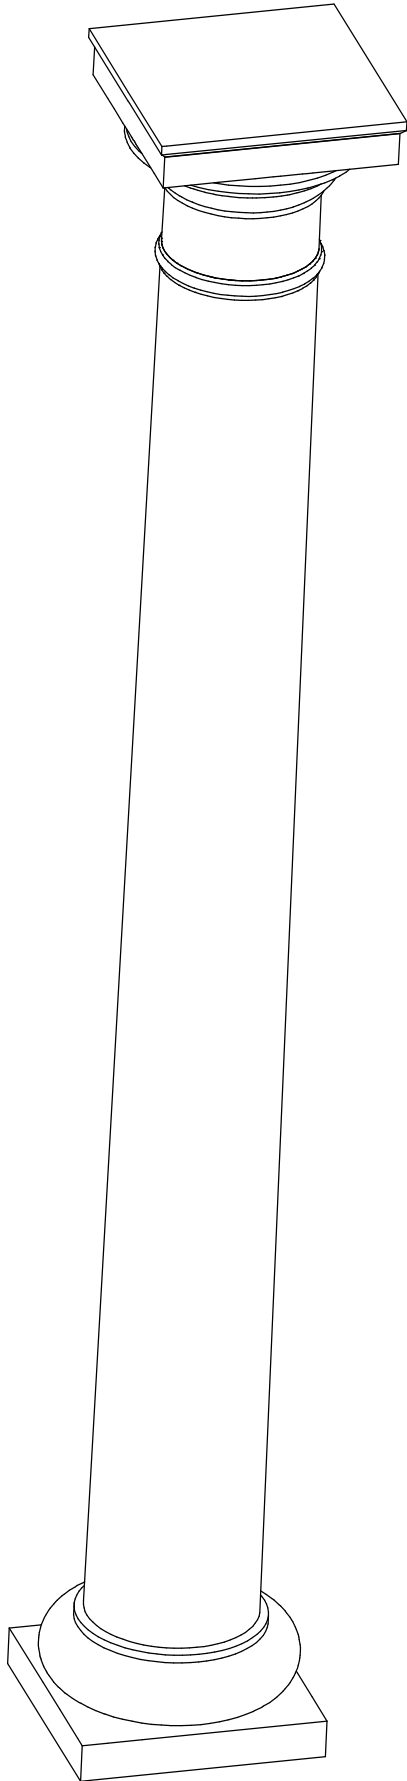

STONE CAST INC.

2300 KARBACH "B" HOUSTON TX 77092

Office: 713-683-6780 * Fax: 713-683-6749 * www.houstonstonecast.com

TUSCAN 14" FULL COLUMN

NOT TO SCALE

14" TUSCAN TAPERED COLUMN

ISOMETRIC VIEW