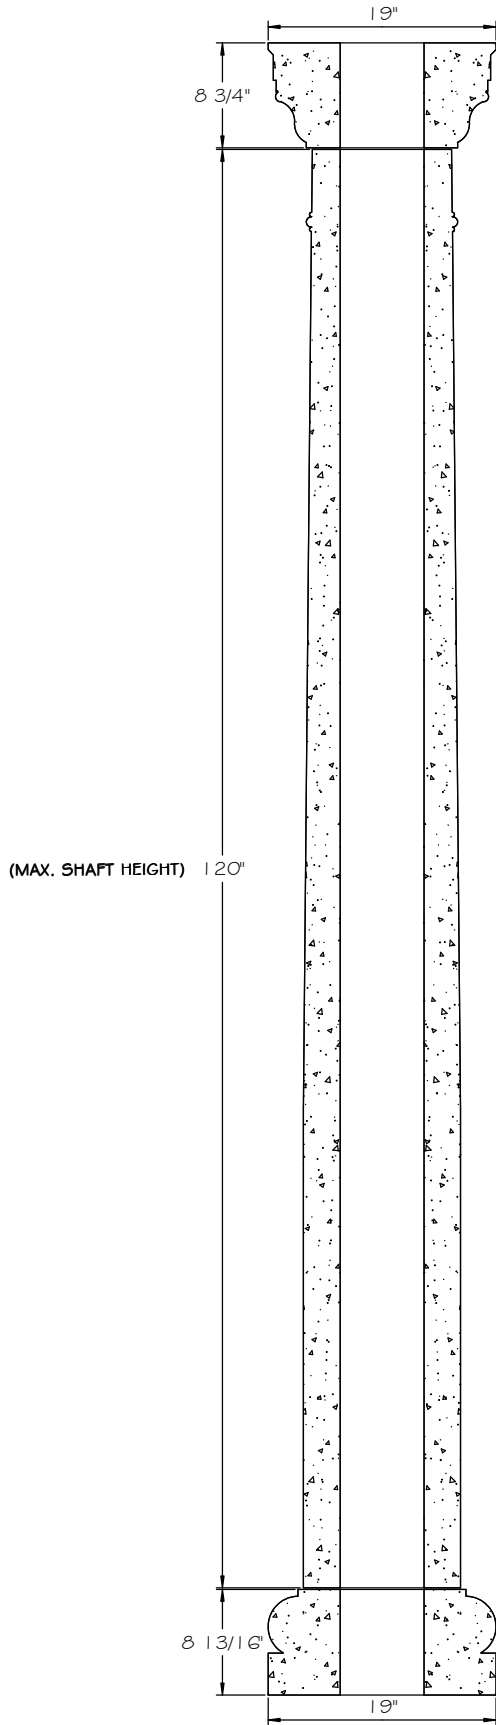

# STONE CAST INC.

2300 KARBACH "B" HOUSTON TX 77092

Office: 713-683-6780 \* Fax: 713-683-6749 \* [www.houstonstonecast.com](http://www.houstonstonecast.com)

# TUSCAN 14" FULL COLUMN

SCALE 3/4" = 1' 0"

**SECTION**

**FRONT VIEW**

NOTE:  
SHAFT HEIGHT CAN BE SHORTENED TO SUIT SPECIFIC NEEDS

## 14" TUSCAN TAPERED COLUMN