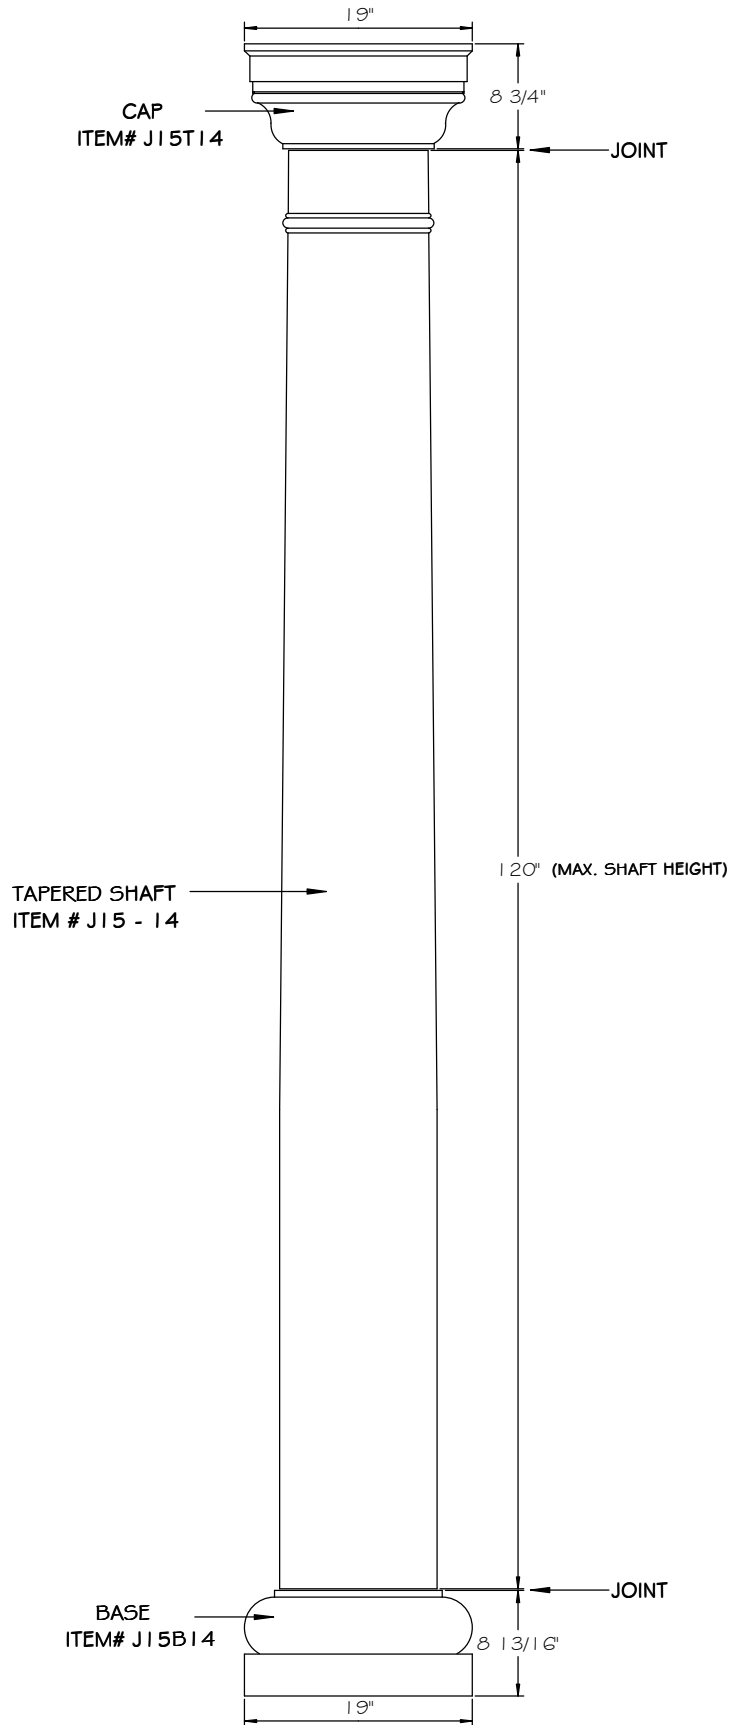

# TUSCAN 14" FULL COLUMN

SCALE 3/4" = 1' 0"

**SECTION**

**FRONT VIEW**

NOTE:  
SHAFT HEIGHT CAN BE SHORTENED TO SUIT SPECIFIC NEEDS

## 14" TUSCAN TAPERED COLUMN