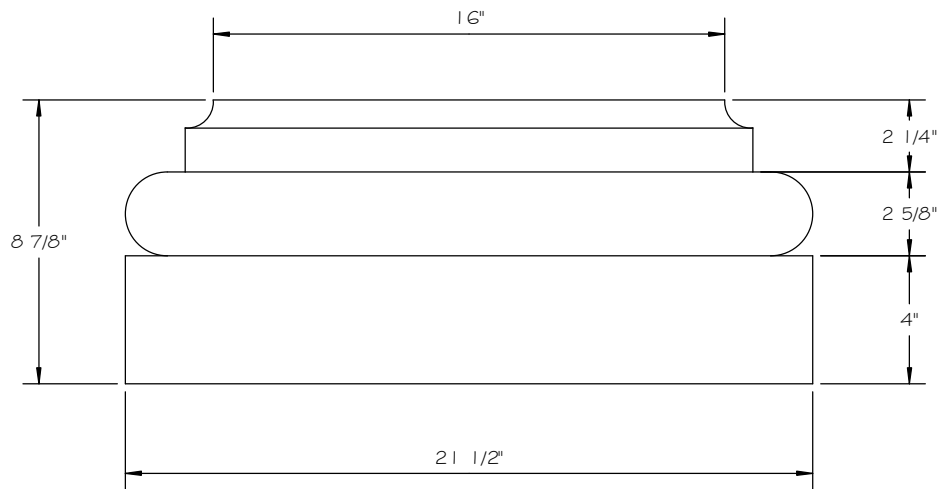

**STONE CAST INC.**

**TUSCAN 16" COLUMN GIBBS BASE**

2300 KARBACH "B" HOUSTON TX 77092

Office: 713-683-6780 \* Fax: 713-683-6749 \* [www.houstonstonecast.com](http://www.houstonstonecast.com)

SCALE 2" = 1' 0"

**FRONT VIEW**

**TOP VIEW**

**16" TUSCAN COLUMN GIBBS BASE**

ITEM # J45B16