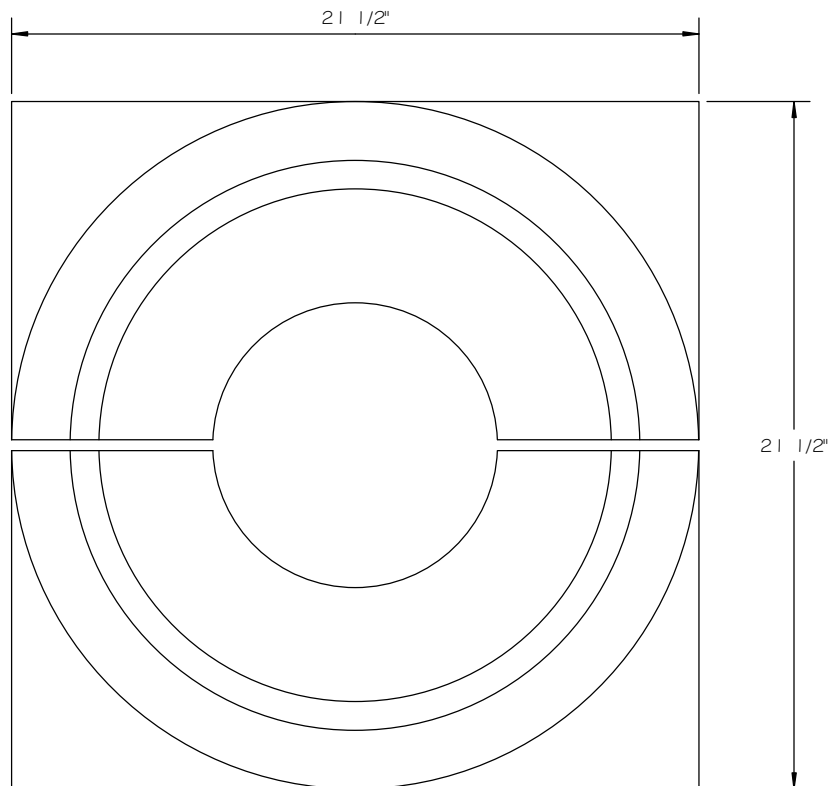

**STONE CAST INC.**

**TUSCAN 16" COLUMN GIBBS BASE**

2300 KARBACH "B" HOUSTON TX 77092

Office: 713-683-6780 \* Fax: 713-683-6749 \* [www.houstonstonecast.com](http://www.houstonstonecast.com)

SCALE 2" = 1' 0"

**FRONT VIEW**

**TOP VIEW**

**16" TUSCAN COLUMN GIBBS BASE**

ITEM # J45B16