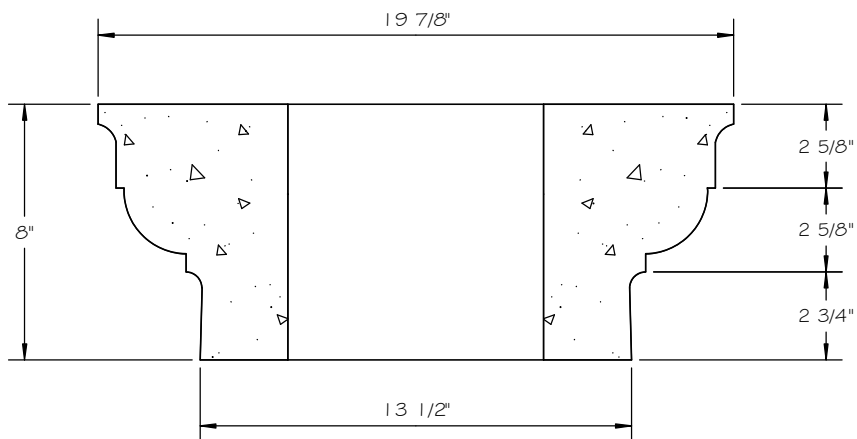

STONE CAST INC.

2300 KARBACH "B" HOUSTON TX 77092

Office: 713-683-6780 * Fax: 713-683-6749 * www.houstonstonecast.com

TUSCAN 16" COLUMN GIBBS CAP

SCALE 2" = 1' 0"

SECTION

ISOMETRIC VIEW

NOT TO SCALE

STANDARD DIMENSIONS AVAILABLE

SIZE	ITEM #
16"	J45T16
18"	J45T18

16" TUSCAN COLUMN GIBBS CAP

ITEM # J45T16