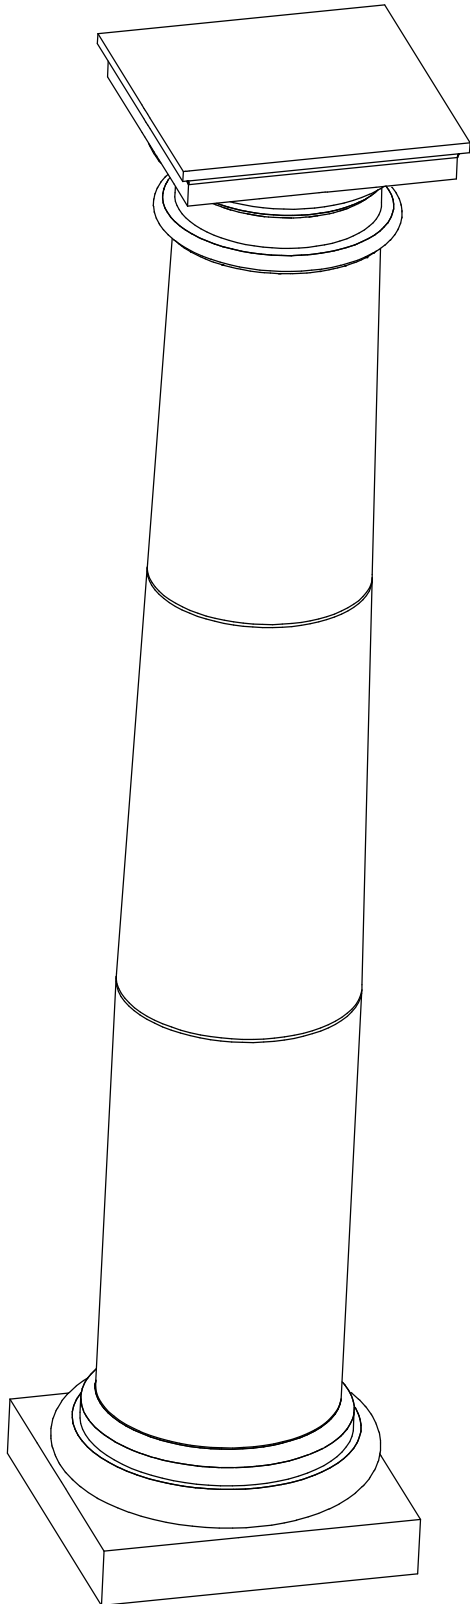

**STONE CAST INC.**

2300 KARBACH "B" HOUSTON TX 77092

Office: 713-683-6780 \* Fax: 713-683-6749 \* [www.houstonstonecast.com](http://www.houstonstonecast.com)

**TUSCAN 16" FULL COLUMN GIBBS**

NOT TO SCALE

**16" TUSCAN TAPERED COLUMN GIBBS**  
( STANDARD HEIGHT )

**ISOMETRIC VIEW**