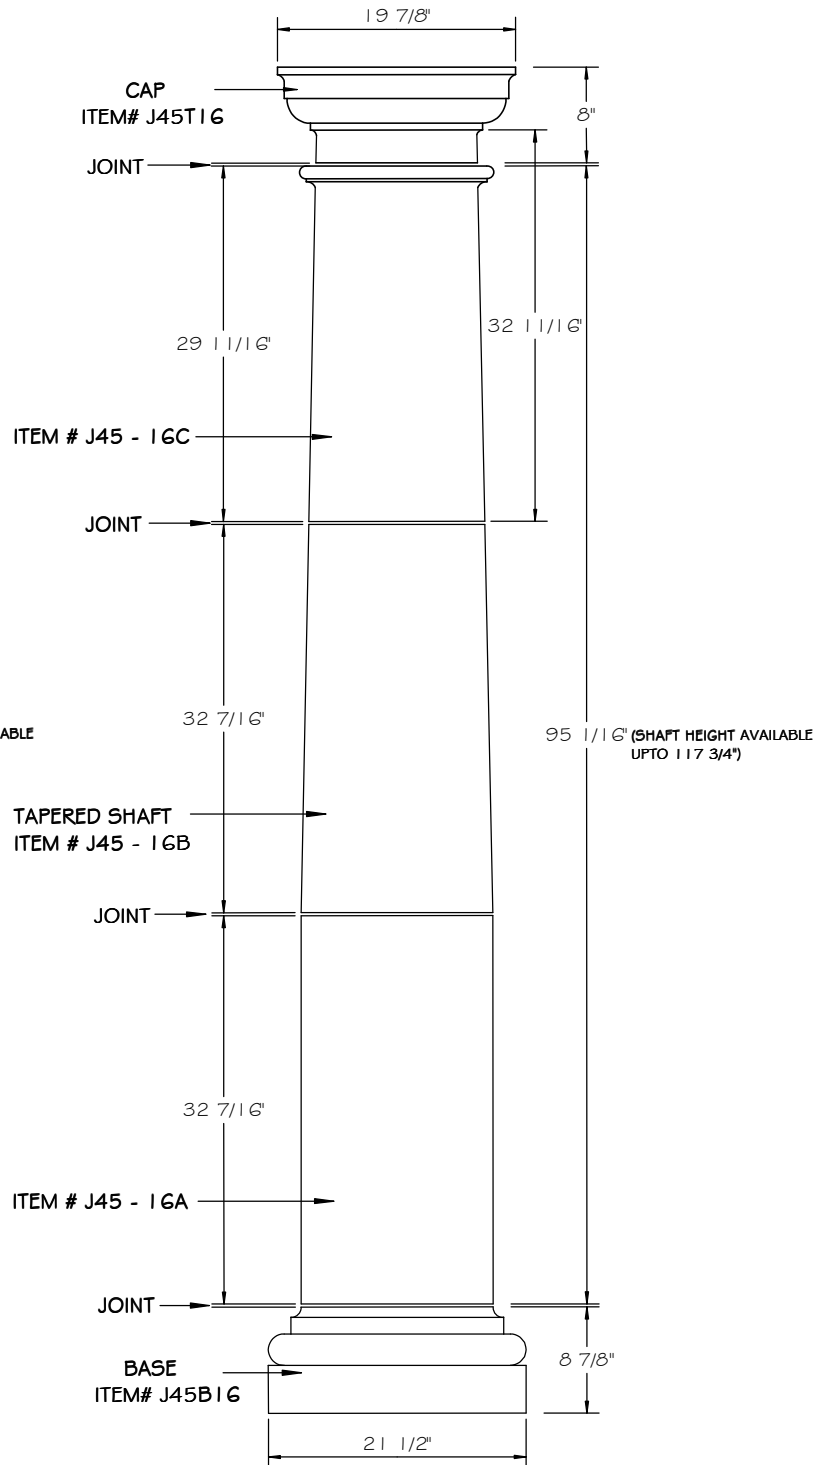

STONE CAST INC.

2300 KARBACH "B" HOUSTON TX 77092

Office: 713-683-6780 * Fax: 713-683-6749 * www.houstonstonecast.com

TUSCAN 16" FULL COLUMN GIBBS

SCALE 3/4" = 1' 0"

SECTION

FRONT VIEW

NOTE:
SHAFT HEIGHT CAN BE SHORTENED TO SUIT SPECIFIC NEEDS

16" TUSCAN TAPERED COLUMN GIBBS
(SHOWN USING STANDARD HEIGHT)