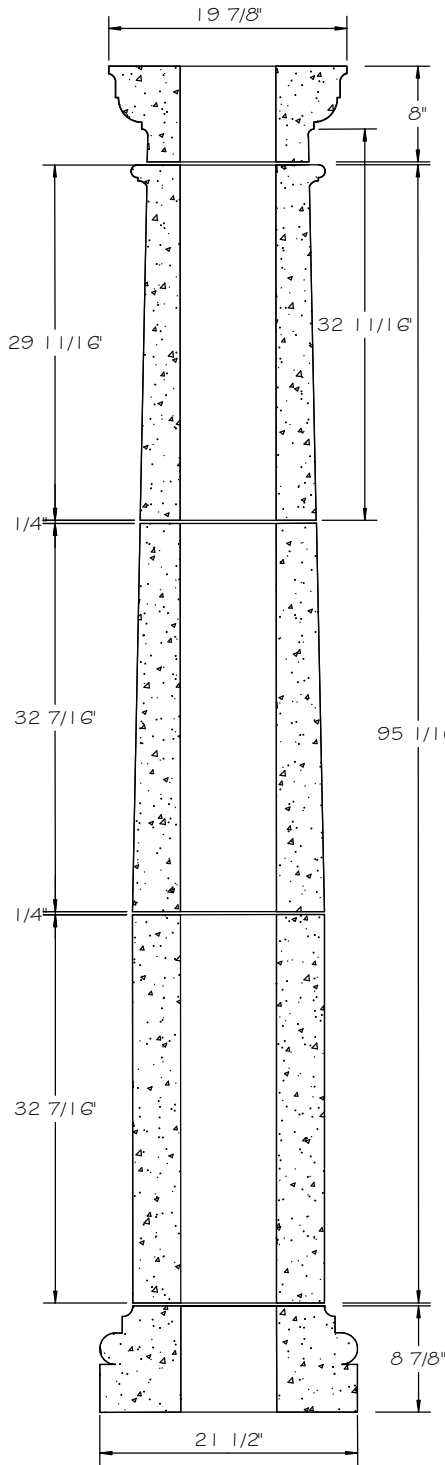

STONE CAST INC.

2300 KARBACH "B" HOUSTON TX 77092

Office: 713-683-6780 * Fax: 713-683-6749 * www.houstonstonecast.com

TUSCAN 16" FULL COLUMN GIBBS

SCALE 3/4" = 1' 0"

SECTION

FRONT VIEW

NOTE:
SHAFT HEIGHT CAN BE SHORTENED TO SUIT SPECIFIC NEEDS

16" TUSCAN TAPERED COLUMN GIBBS
(SHOWN USING STANDARD HEIGHT)