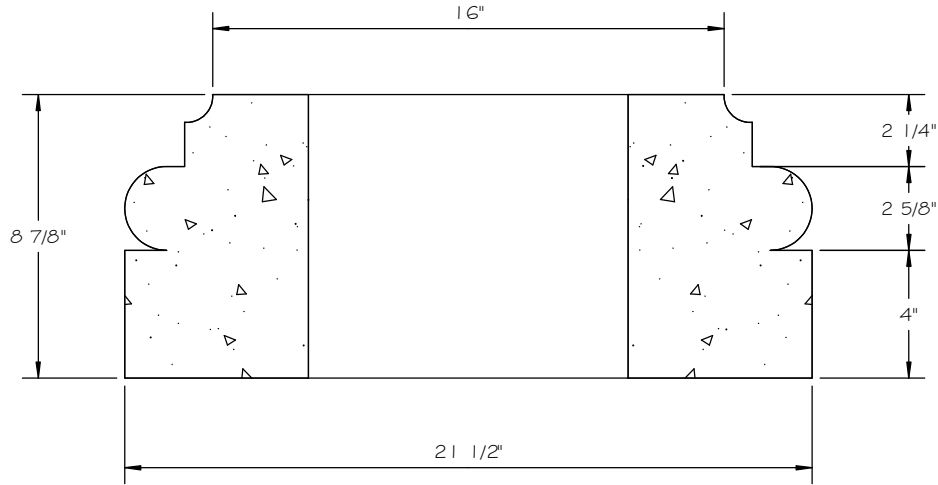

# TUSCAN 16" COLUMN GIBBS BASE

SCALE 2" = 1' 0"

**SECTION**

**ISOMETRIC VIEW**

NOT TO SCALE

## STANDARD DIMENSIONS AVAILABLE

SIZE	ITEM #
16"	J45B16
18"	J45B18

## 16" TUSCAN COLUMN GIBBS BASE

ITEM # J45B16