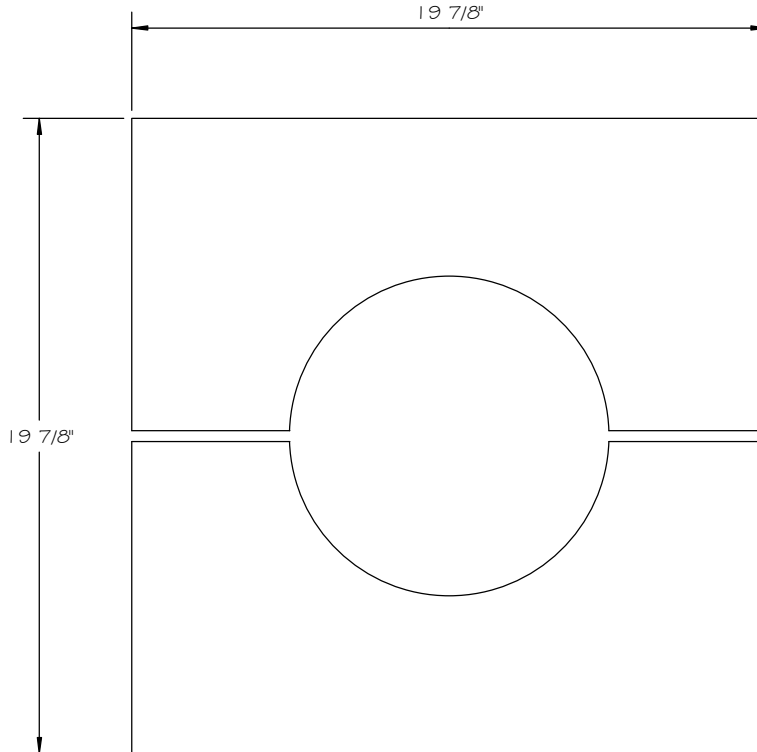

**STONE CAST INC.**

2300 KARBACH "B" HOUSTON TX 77092

Office: 713-683-6780 \* Fax: 713-683-6749 \* [www.houstonstonecast.com](http://www.houstonstonecast.com)

**TUSCAN 16" COLUMN GIBBS CAP**

SCALE 2" = 1' 0"

**FRONT VIEW**

**TOP VIEW**

**16" TUSCAN COLUMN GIBBS CAP**

ITEM # J45T16