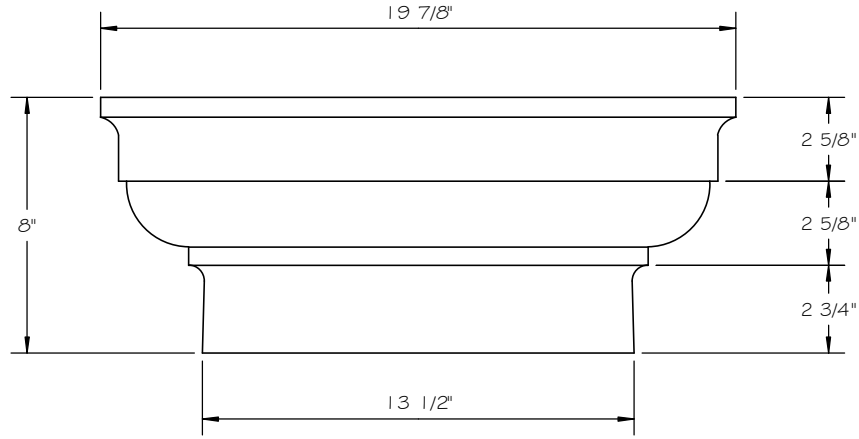

**STONE CAST INC.**

2300 KARBACH "B" HOUSTON TX 77092

Office: 713-683-6780 \* Fax: 713-683-6749 \* [www.houstonstonecast.com](http://www.houstonstonecast.com)

**TUSCAN 16" COLUMN GIBBS CAP**

SCALE 2" = 1' 0"

**FRONT VIEW**

**TOP VIEW**

**16" TUSCAN COLUMN GIBBS CAP**

ITEM # J45T16