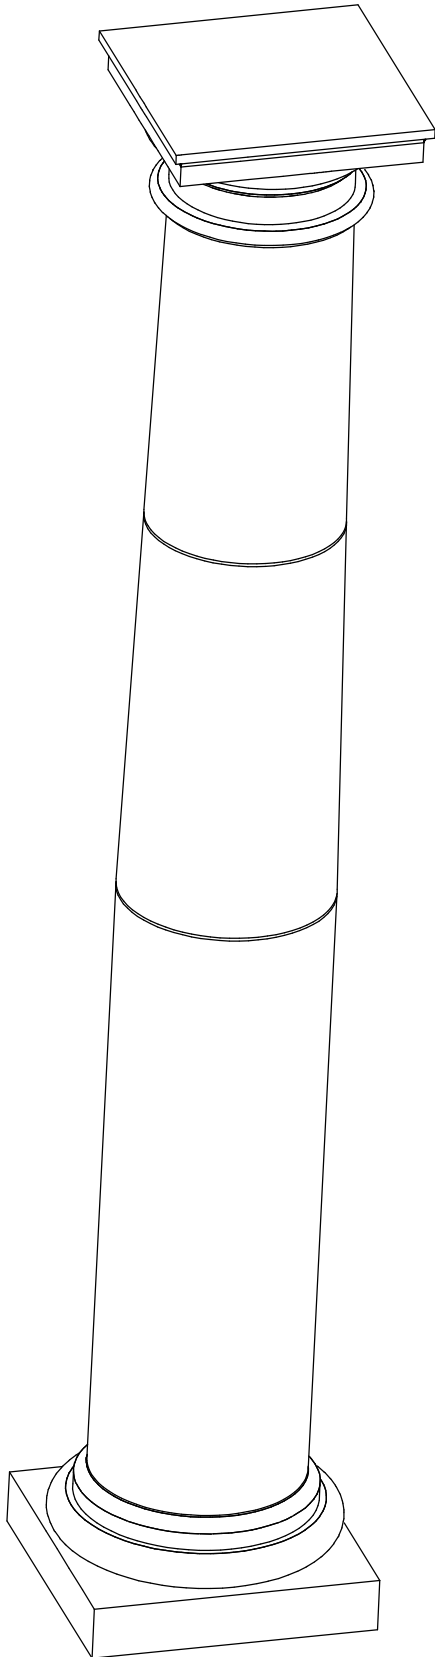

STONE CAST INC.

2300 KARBACH "B" HOUSTON TX 77092

Office: 713-683-6780 * Fax: 713-683-6749 * www.houstonstonecast.com

TUSCAN 16" FULL COLUMN GIBBS

NOT TO SCALE

16" TUSCAN TAPERED COLUMN GIBBS

(MAXIMUM HEIGHT)

ISOMETRIC VIEW