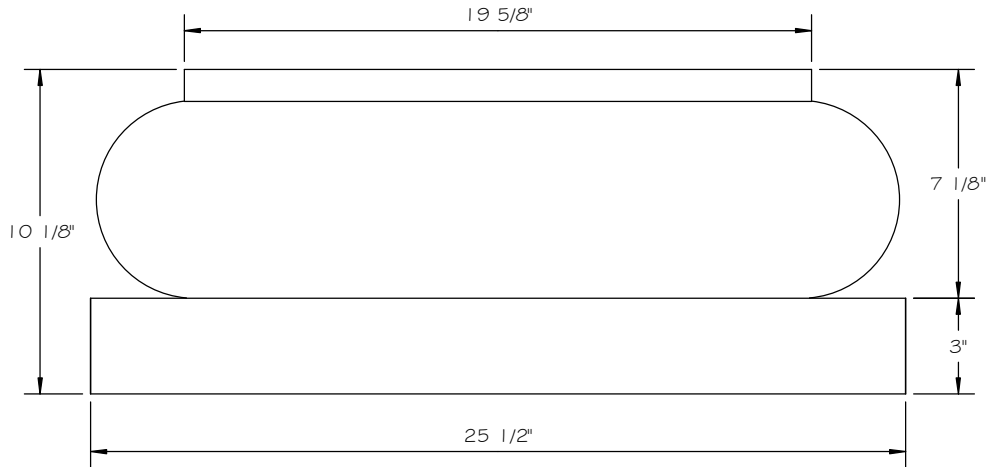

STONE CAST INC.

2300 KARBACH "B" HOUSTON TX 77092

Office: 713-683-6780 * Fax: 713-683-6749 * www.houstonstonecast.com

TUSCAN 18" COLUMN BASE

SCALE 2" = 1' 0"

FRONT VIEW

TOP VIEW

18" TUSCAN COLUMN BASE