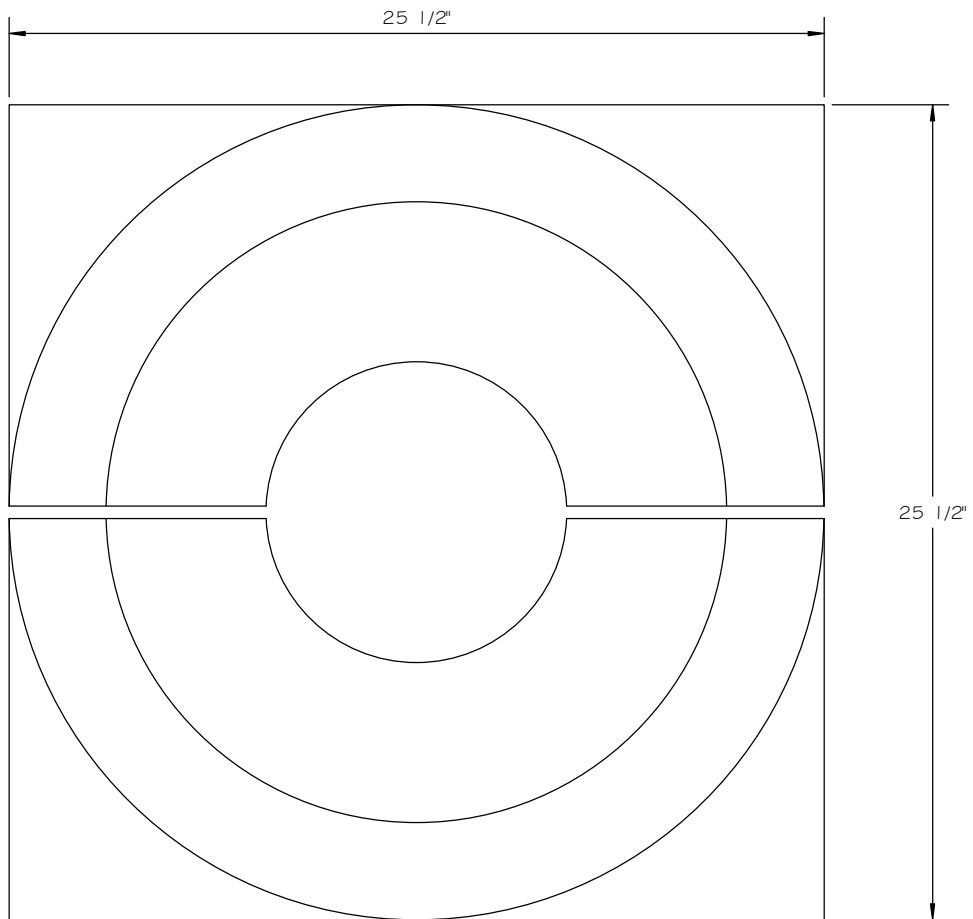

STONE CAST INC.

2300 KARBACH "B" HOUSTON TX 77092

Office: 713-683-6780 * Fax: 713-683-6749 * www.houstonstonecast.com

TUSCAN 18" COLUMN BASE

SCALE 2" = 1' 0"

FRONT VIEW

TOP VIEW

18" TUSCAN COLUMN BASE