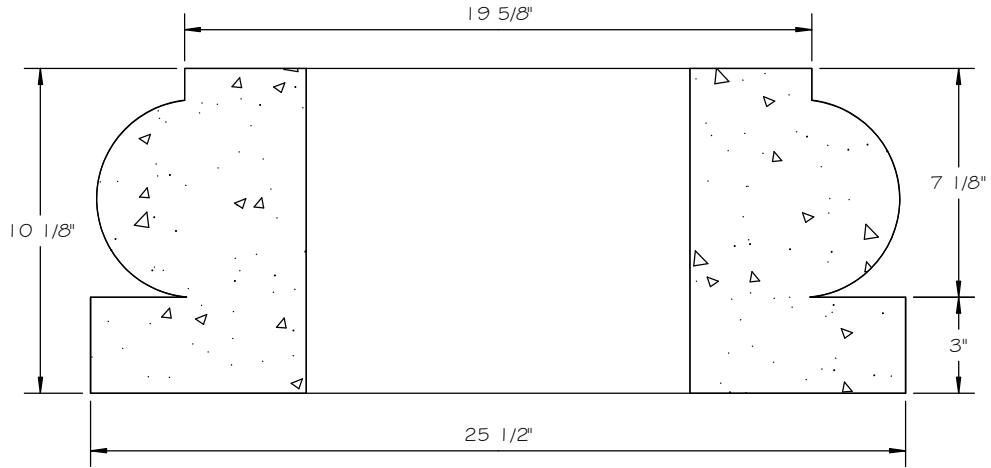

STONE CAST INC.

2300 KARBACH "B" HOUSTON TX 77092

Office: 713-683-6780 * Fax: 713-683-6749 * www.houstonstonecast.com

TUSCAN 18" COLUMN BASE

SCALE 2" = 1' 0"

SECTION

ISOMETRIC VIEW
NOT TO SCALE

STANDARD DIMENSIONS AVAILABLE

SIZE	ITEM #
8"	J15B08
10"	J15B10
12"	J15B12
14"	J15B14
18"	J15B18
24"	J15B24

18" TUSCAN COLUMN BASE
ITEM # J15B18