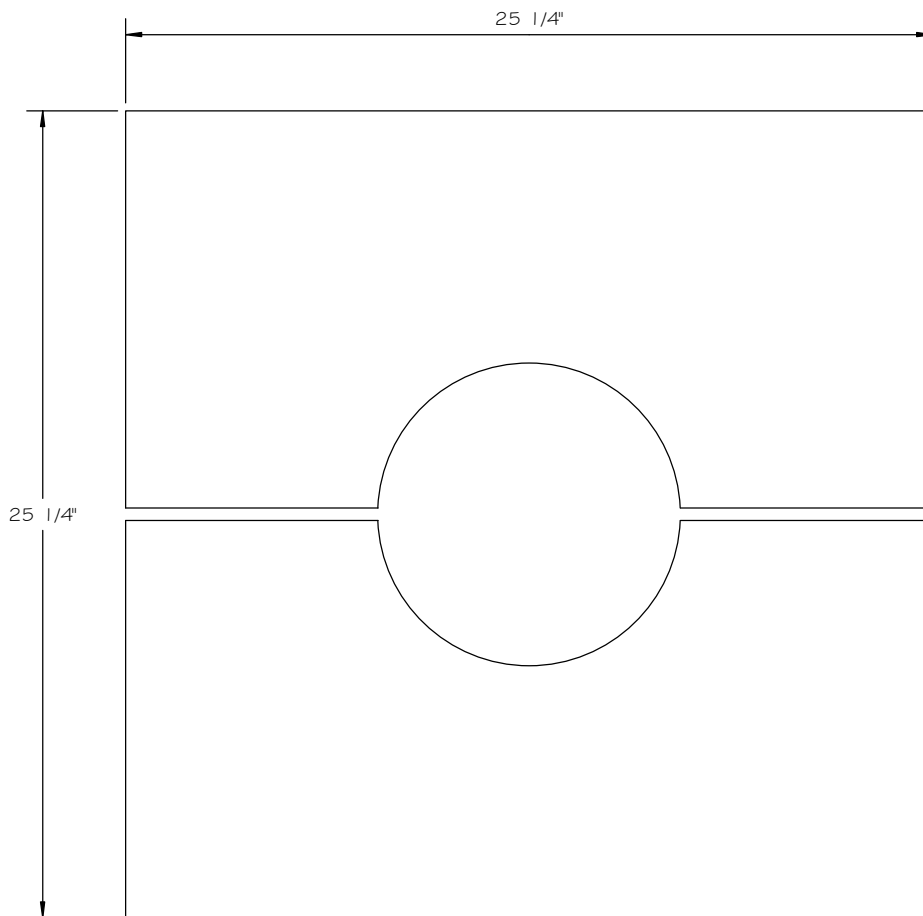

STONE CAST INC.

2300 KARBACH "B" HOUSTON TX 77092

Office: 713-683-6780 * Fax: 713-683-6749 * www.houstonstonecast.com

TUSCAN 18" COLUMN CAP

SCALE 2" = 1' 0"

FRONT VIEW

TOP VIEW

18" TUSCAN COLUMN CAP