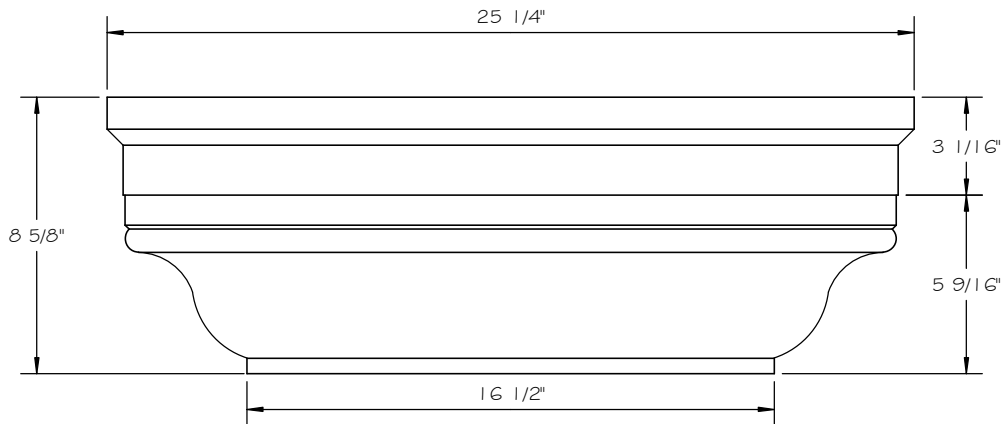

STONE CAST INC.

2300 KARBACH "B" HOUSTON TX 77092

Office: 713-683-6780 * Fax: 713-683-6749 * www.houstonstonecast.com

TUSCAN 18" COLUMN CAP

SCALE 2" = 1' 0"

FRONT VIEW

TOP VIEW

18" TUSCAN COLUMN CAP