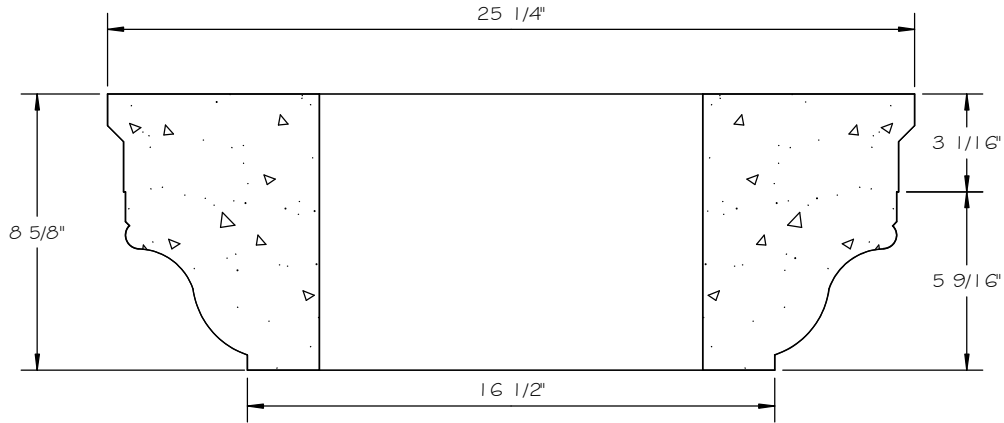

STONE CAST INC.

2300 KARBACH "B" HOUSTON TX 77092

Office: 713-683-6780 * Fax: 713-683-6749 * www.houstonstonecast.com

TUSCAN 18" COLUMN CAP

SCALE 2" = 1' 0"

SECTION

ISOMETRIC VIEW

NOT TO SCALE

STANDARD DIMENSIONS AVAILABLE

SIZE	ITEM #
8"	J15T08
10"	J15T10
12"	J15T12
14"	J15T14
18"	J15T18
24"	J15T24

18" TUSCAN COLUMN CAP

ITEM # J15T18