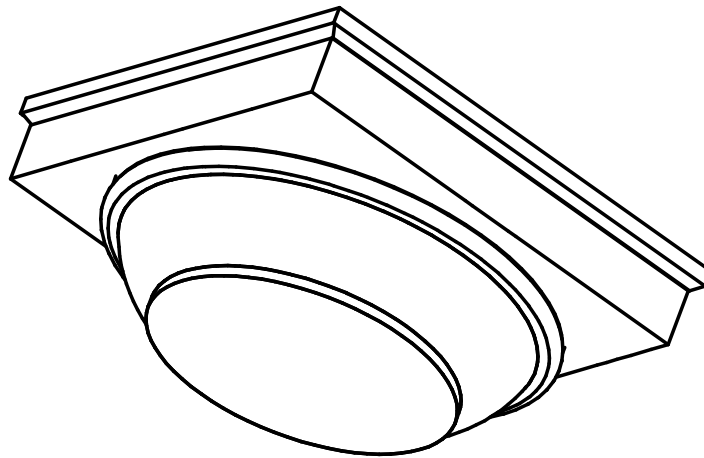

STONE CAST INC.

2300 KARBACH "B" HOUSTON TX 77092

Office: 713-683-6780 * Fax: 713-683-6749 * www.houstonstonecast.com

TUSCAN 18" COLUMN CAP

SCALE 2" = 1' 0"

SECTION

ISOMETRIC VIEW

NOT TO SCALE

STANDARD DIMENSIONS AVAILABLE

SIZE	ITEM #
8"	J15T08
10"	J15T10
12"	J15T12
14"	J15T14
18"	J15T18
24"	J15T24

18" TUSCAN COLUMN CAP

ITEM # J15T18