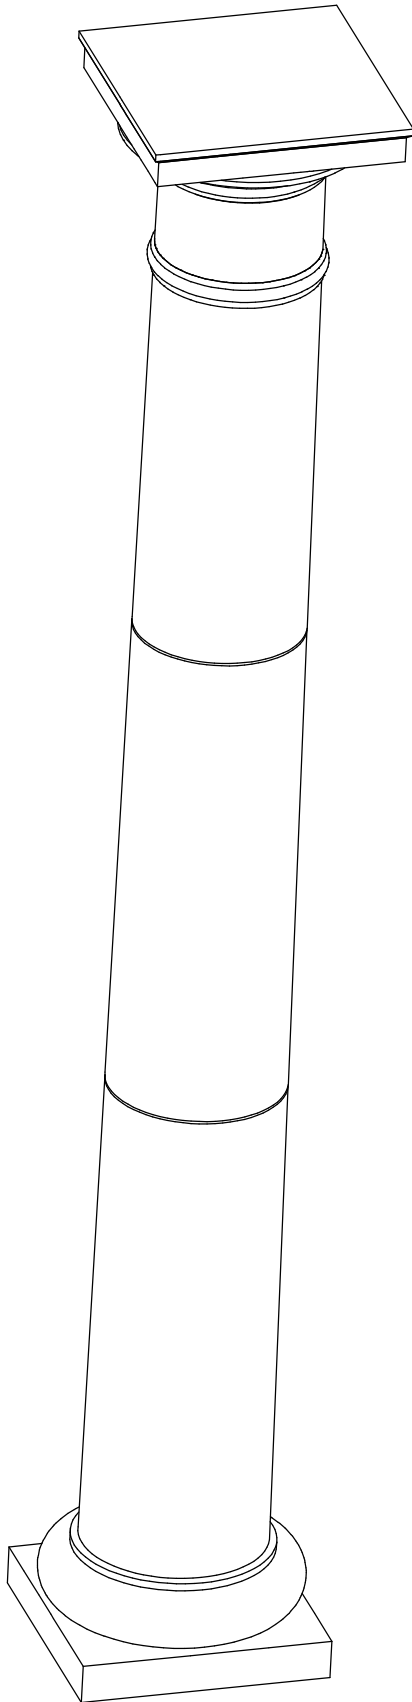

STONE CAST INC.

2300 KARBACH "B" HOUSTON TX 77092

Office: 713-683-6780 * Fax: 713-683-6749 * www.houstonstonecast.com

TUSCAN 18" FULL COLUMN

NOT TO SCALE

18" TUSCAN TAPERED COLUMN

(3 SECTIONS)

ISOMETRIC VIEW