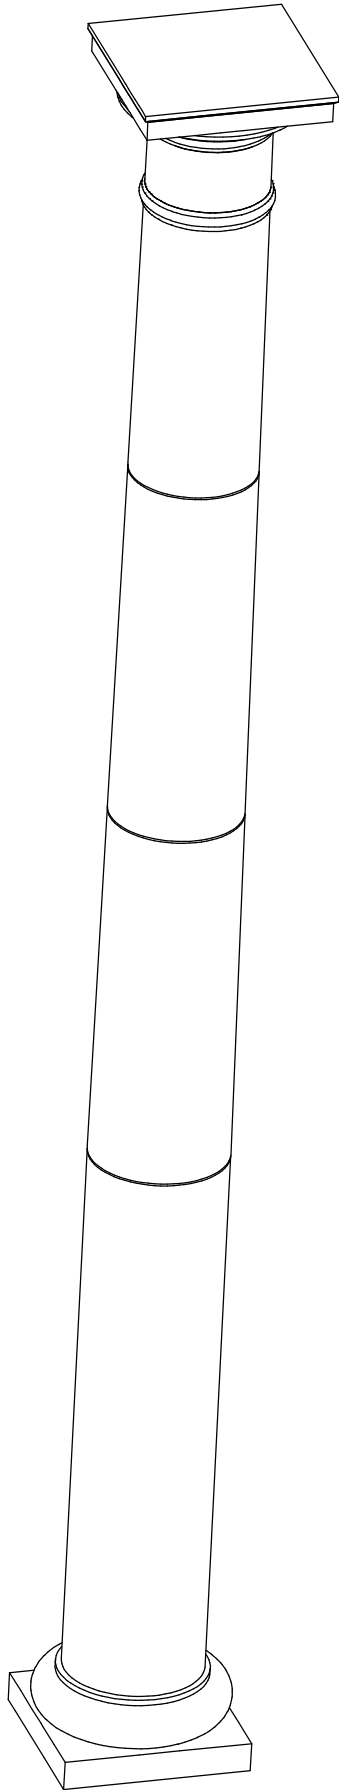

STONE CAST INC.

2300 KARBACH "B" HOUSTON TX 77092

Office: 713-683-6780 * Fax: 713-683-6749 * www.houstonstonecast.com

TUSCAN 18" FULL COLUMN

NOT TO SCALE

18" TUSCAN TAPERED COLUMN

(4 SECTIONS)

ISOMETRIC VIEW