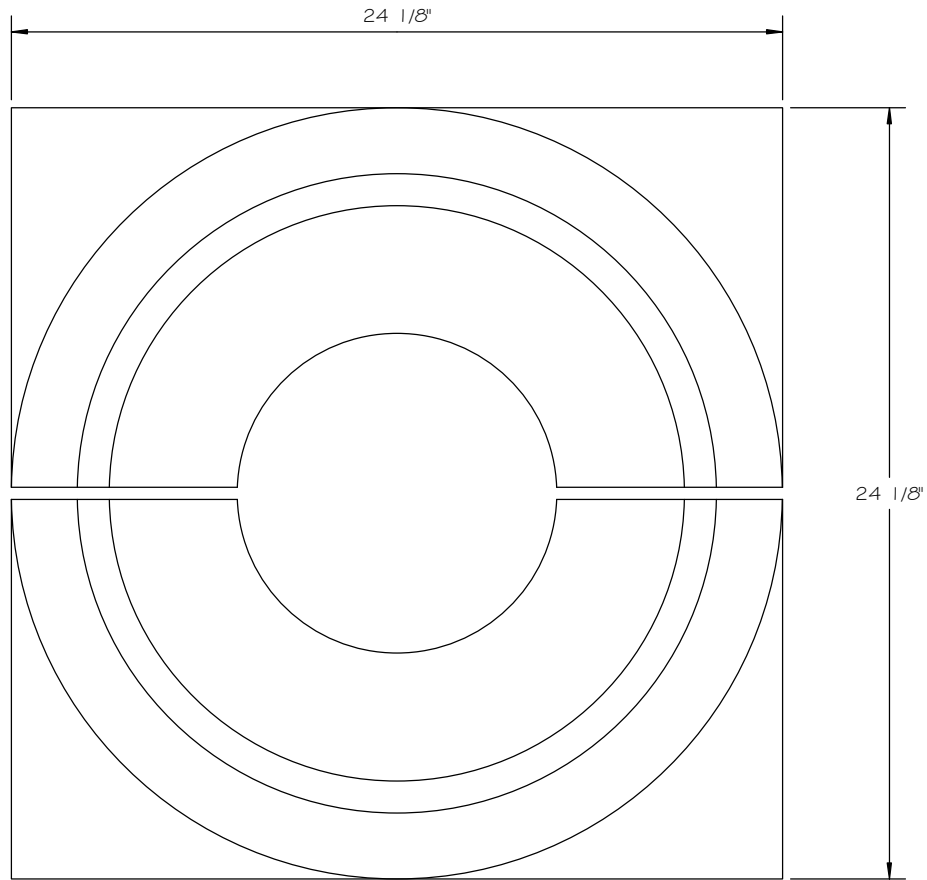

STONE CAST INC.

2300 KARBACH "B" HOUSTON TX 77092

Office: 713-683-6780 * Fax: 713-683-6749 * www.houstonstonecast.com

TUSCAN 18" COLUMN GIBBS BASE

SCALE 2" = 1' 0"

FRONT VIEW

TOP VIEW

18" TUSCAN COLUMN GIBBS BASE