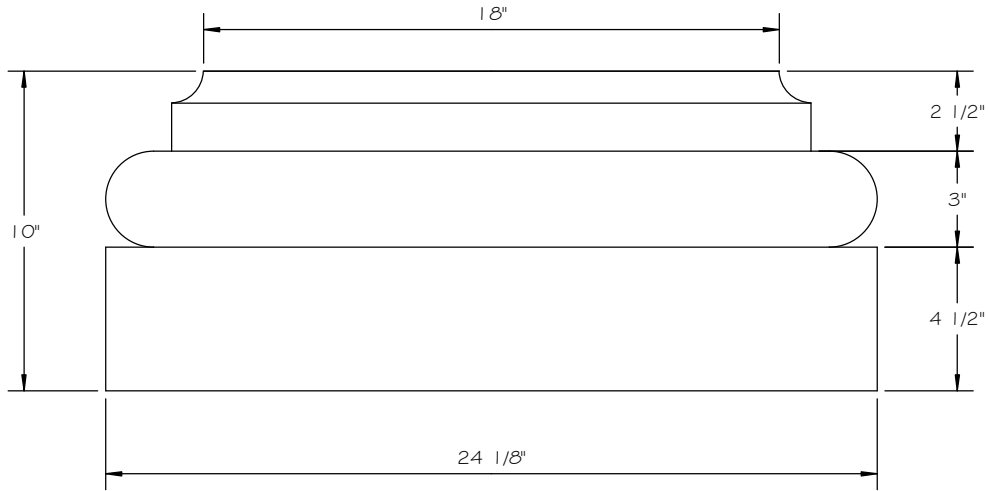

STONE CAST INC.

2300 KARBACH "B" HOUSTON TX 77092

Office: 713-683-6780 * Fax: 713-683-6749 * www.houstonstonecast.com

TUSCAN 18" COLUMN GIBBS BASE

SCALE 2" = 1' 0"

FRONT VIEW

TOP VIEW

18" TUSCAN COLUMN GIBBS BASE