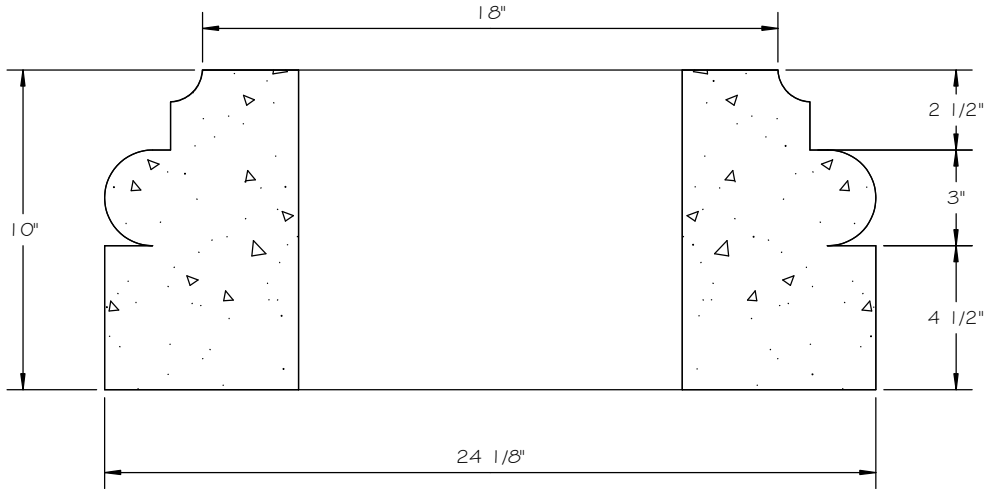

# TUSCAN 18" COLUMN GIBBS BASE

SCALE 2" = 1' 0"

**SECTION**

**ISOMETRIC VIEW**

NOT TO SCALE

## STANDARD DIMENSIONS AVAILABLE

SIZE	ITEM #
16"	J45B16
18"	J45B18

## 18" TUSCAN COLUMN GIBBS BASE

ITEM # J45B18