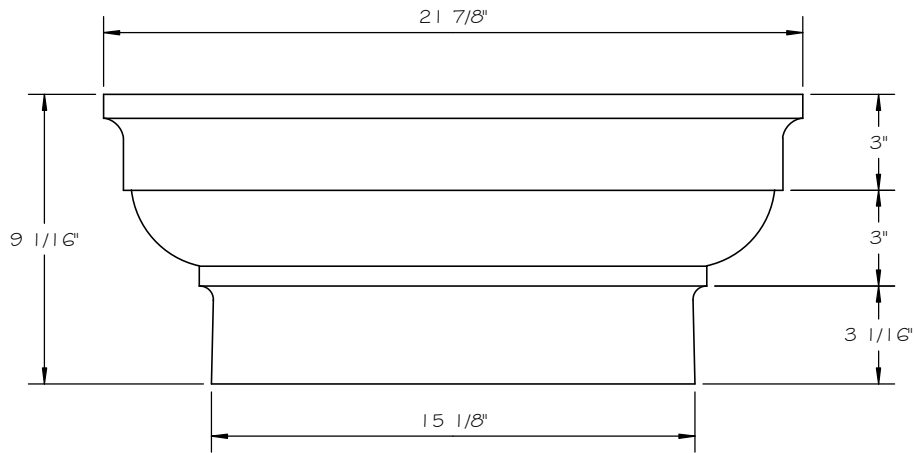

STONE CAST INC.

2300 KARBACH "B" HOUSTON TX 77092

Office: 713-683-6780 * Fax: 713-683-6749 * www.houstonstonecast.com

TUSCAN 18" COLUMN GIBBS CAP

SCALE 2" = 1' 0"

FRONT VIEW

TOP VIEW

18" TUSCAN COLUMN GIBBS CAP