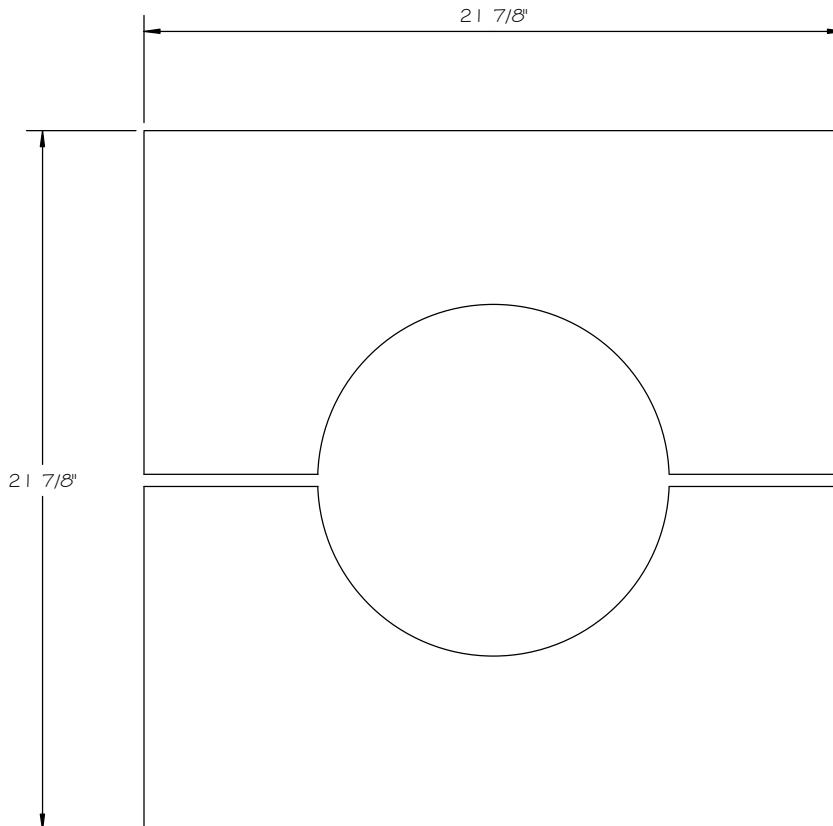

STONE CAST INC.

2300 KARBACH "B" HOUSTON TX 77092

Office: 713-683-6780 * Fax: 713-683-6749 * www.houstonstonecast.com

TUSCAN 18" COLUMN GIBBS CAP

SCALE 2" = 1' 0"

FRONT VIEW

TOP VIEW

18" TUSCAN COLUMN GIBBS CAP