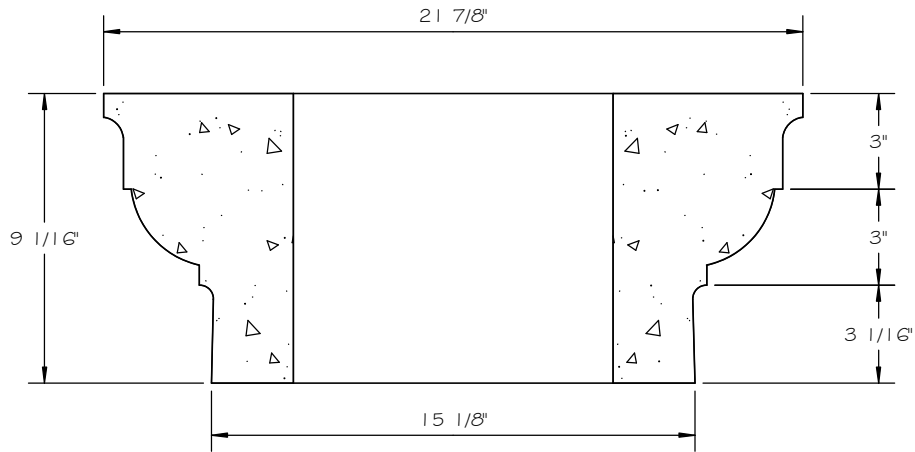

STONE CAST INC.

2300 KARBACH "B" HOUSTON TX 77092

Office: 713-683-6780 * Fax: 713-683-6749 * www.houstonstonecast.com

TUSCAN 18" COLUMN GIBBS CAP

SCALE 2" = 1' 0"

SECTION

ISOMETRIC VIEW

NOT TO SCALE

STANDARD DIMENSIONS AVAILABLE

SIZE	ITEM #
16"	J45T16
18"	J45T18

18" TUSCAN COLUMN GIBBS CAP

ITEM # J45T18