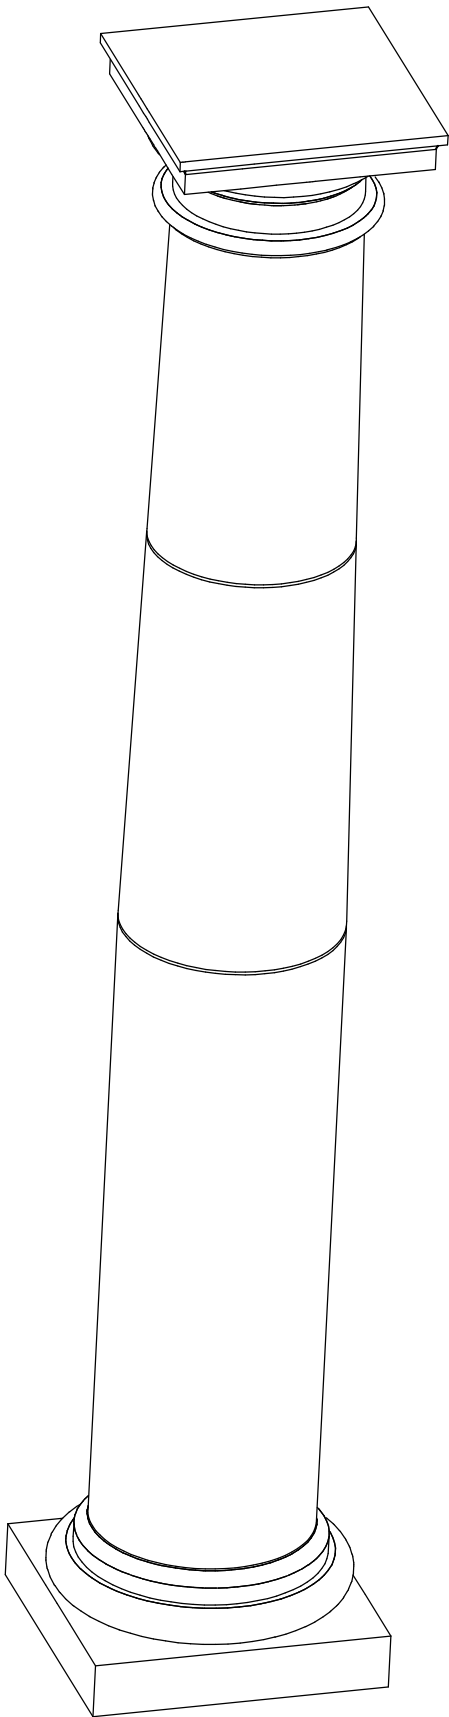

STONE CAST INC.

2300 KARBACH "B" HOUSTON TX 77092

Office: 713-683-6780 * Fax: 713-683-6749 * www.houstonstonecast.com

TUSCAN 18" FULL COLUMN GIBBS

NOT TO SCALE

18" TUSCAN TAPERED COLUMN GIBBS

(MAXIMUM HEIGHT)

ISOMETRIC VIEW