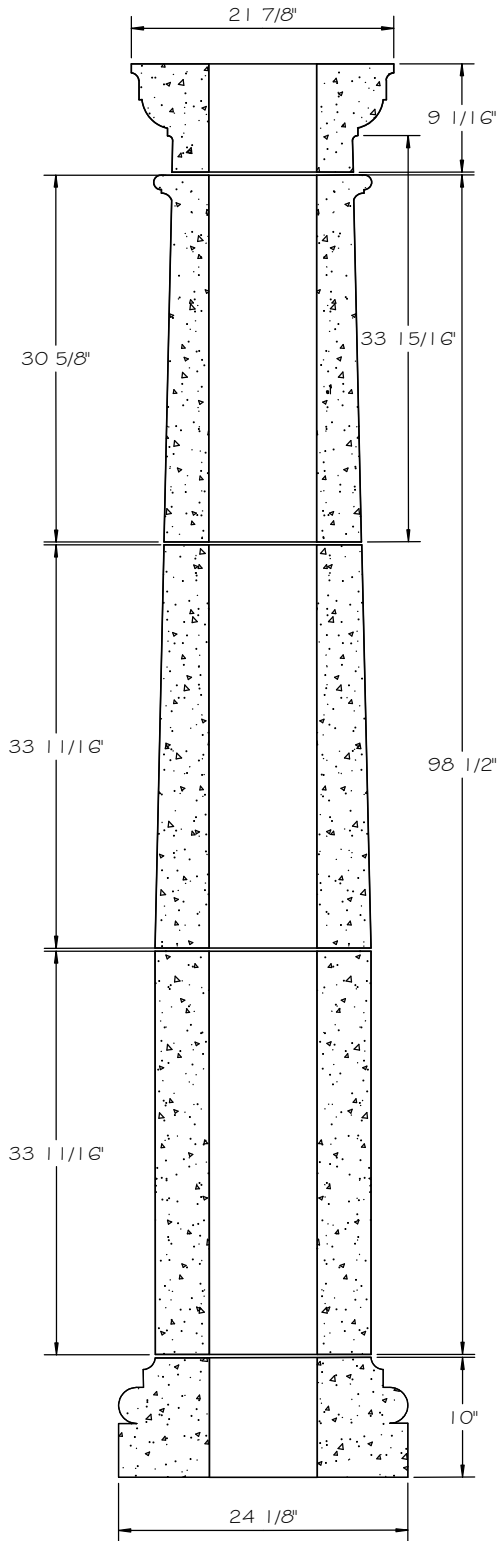

STONE CAST INC.

2300 KARBACH "B" HOUSTON TX 77092

Office: 713-683-6780 * Fax: 713-683-6749 * www.houstonstonecast.com

TUSCAN 18" FULL COLUMN GIBBS

SCALE 3/4" = 1' 0"

SECTION

FRONT VIEW

NOTE:
SHAFT HEIGHT CAN BE SHORTENED TO SUIT SPECIFIC NEEDS

18" TUSCAN TAPERED COLUMN GIBBS

(SHOWN USING STANDARD HEIGHT)