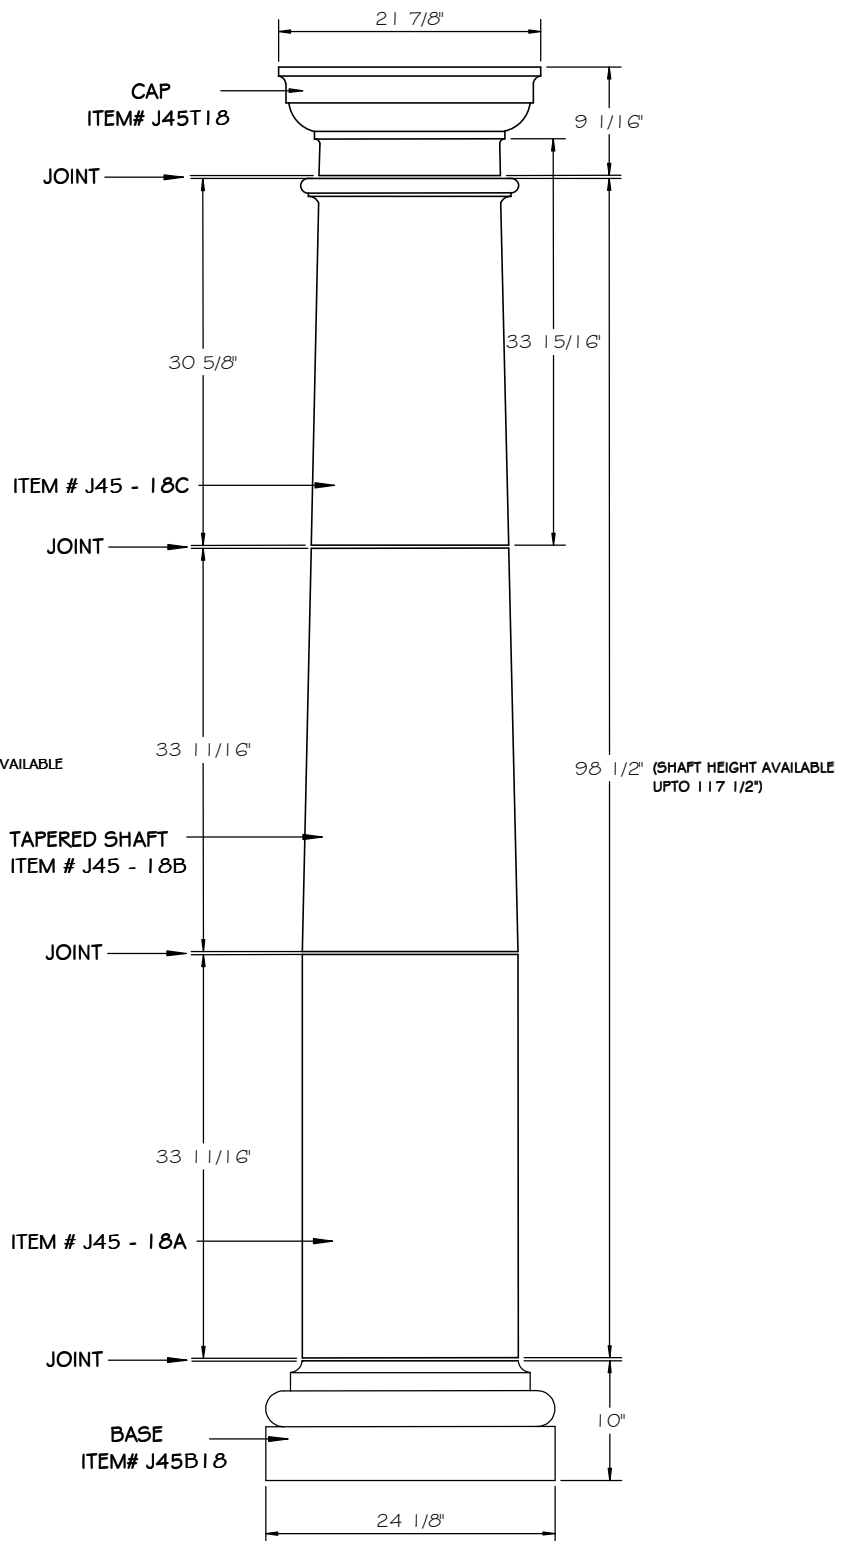

STONE CAST INC.

2300 KARBACH "B" HOUSTON TX 77092

Office: 713-683-6780 * Fax: 713-683-6749 * www.houstonstonecast.com

TUSCAN 18" FULL COLUMN GIBBS

SCALE 3/4" = 1' 0"

SECTION

FRONT VIEW

NOTE:
SHAFT HEIGHT CAN BE SHORTENED TO SUIT SPECIFIC NEEDS

18" TUSCAN TAPERED COLUMN GIBBS

(SHOWN USING STANDARD HEIGHT)