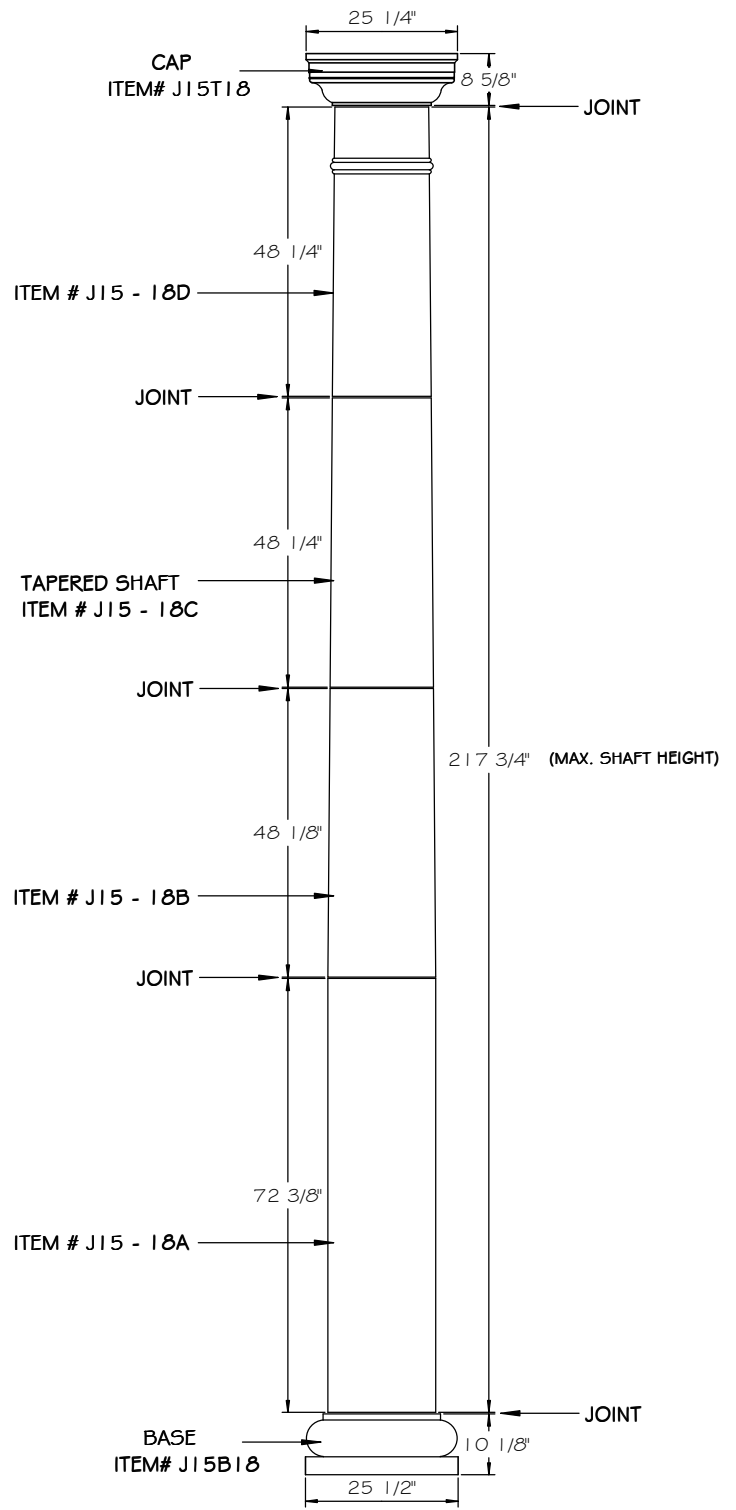

STONE CAST INC.

2300 KARBACH "B" HOUSTON TX 77092

Office: 713-683-6780 * Fax: 713-683-6749 * www.houstonstonecast.com

TUSCAN 18" FULL COLUMN

SCALE 3/8" = 1' 0"

SECTION

FRONT VIEW

NOTE:
SHAFT HEIGHT CAN BE SHORTENED TO SUIT SPECIFIC NEEDS

18" TUSCAN TAPERED COLUMN