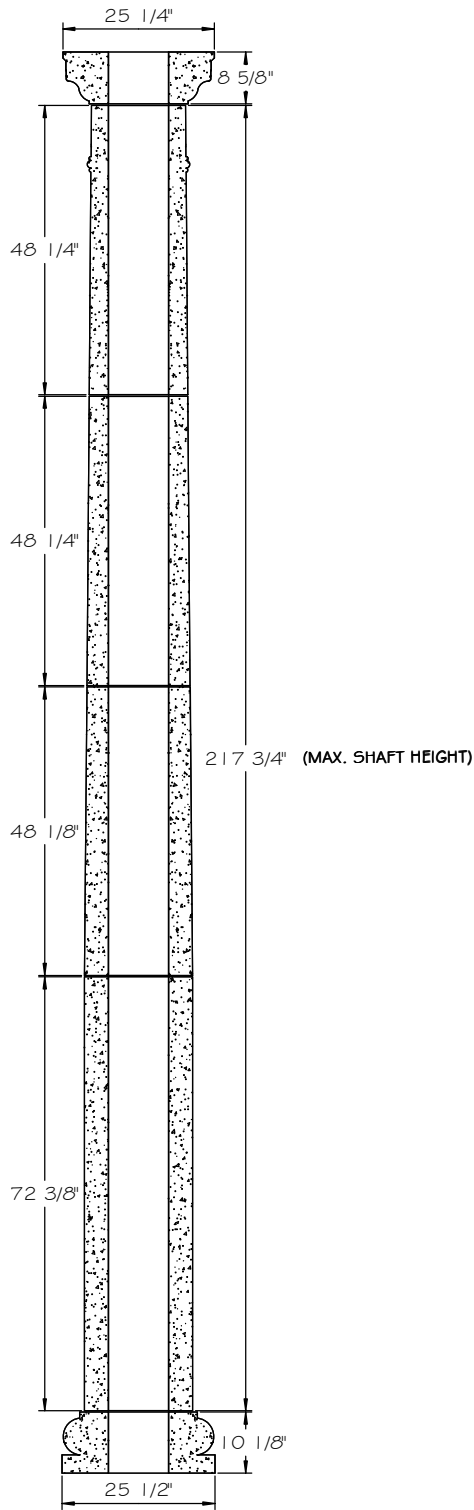

STONE CAST INC.

2300 KARBACH "B" HOUSTON TX 77092

Office: 713-683-6780 * Fax: 713-683-6749 * www.houstonstonecast.com

TUSCAN 18" FULL COLUMN

SCALE 3/8" = 1' 0"

SECTION

FRONT VIEW

NOTE:
SHAFT HEIGHT CAN BE SHORTENED TO SUIT SPECIFIC NEEDS

18" TUSCAN TAPERED COLUMN