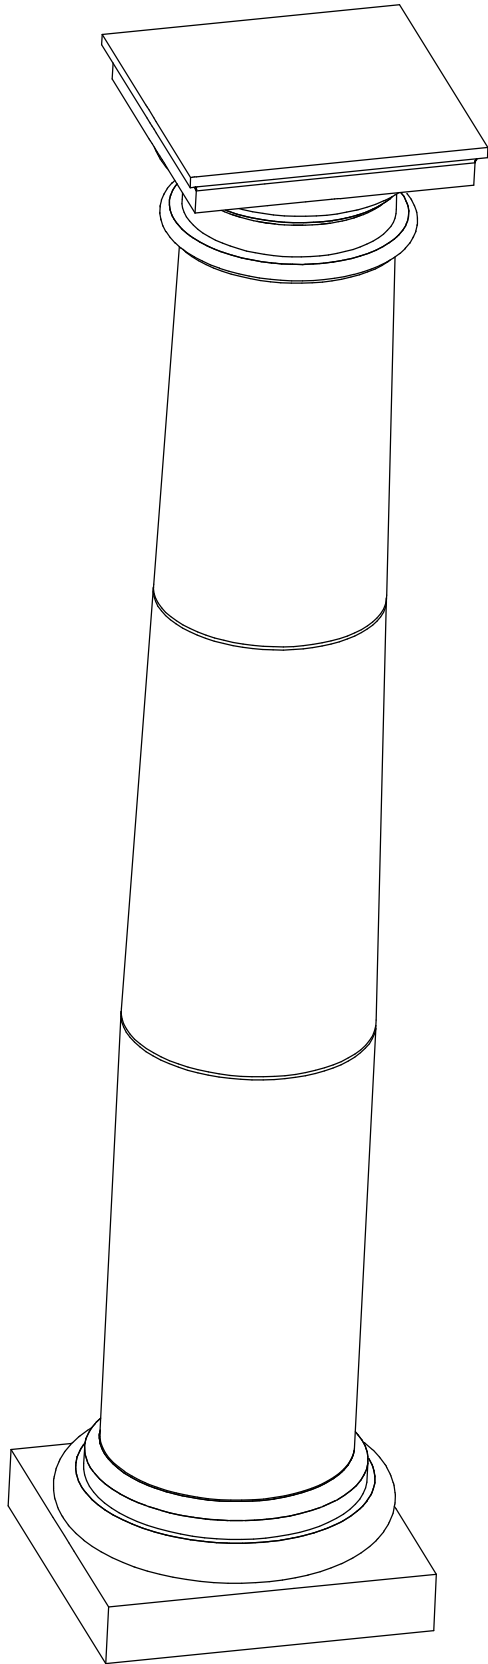

STONE CAST INC.

2300 KARBACH "B" HOUSTON TX 77092

Office: 713-683-6780 * Fax: 713-683-6749 * www.houstonstonecast.com

TUSCAN 18" FULL COLUMN GIBBS

NOT TO SCALE

18" TUSCAN TAPERED COLUMN GIBBS

(STANDARD HEIGHT)

ISOMETRIC VIEW