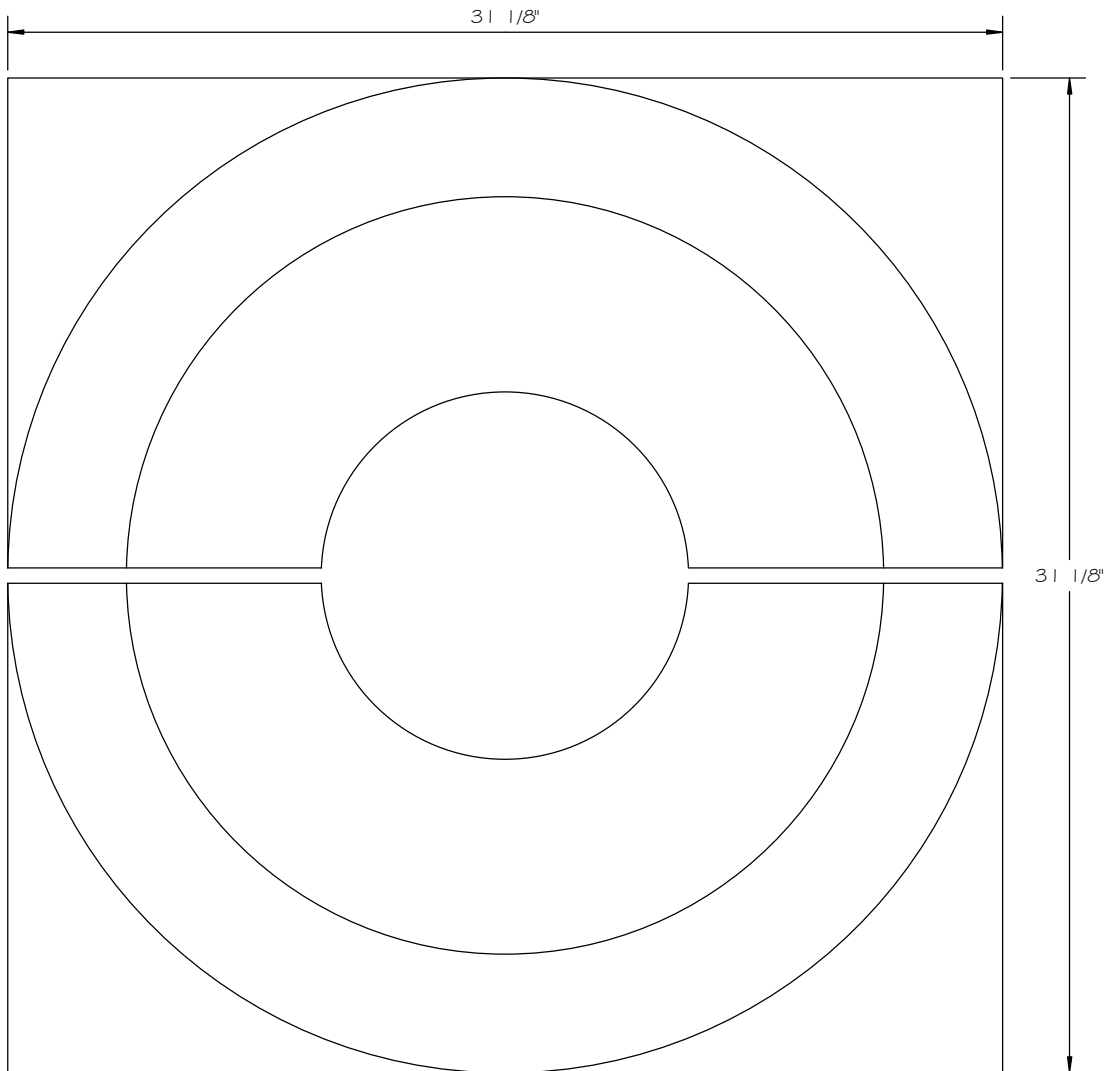

STONE CAST INC.

2300 KARBACH "B" HOUSTON TX 77092

Office: 713-683-6780 * Fax: 713-683-6749 * www.houstonstonecast.com

TUSCAN 24" COLUMN BASE

SCALE 2" = 1' 0"

FRONT VIEW

TOP VIEW

24" TUSCAN COLUMN BASE