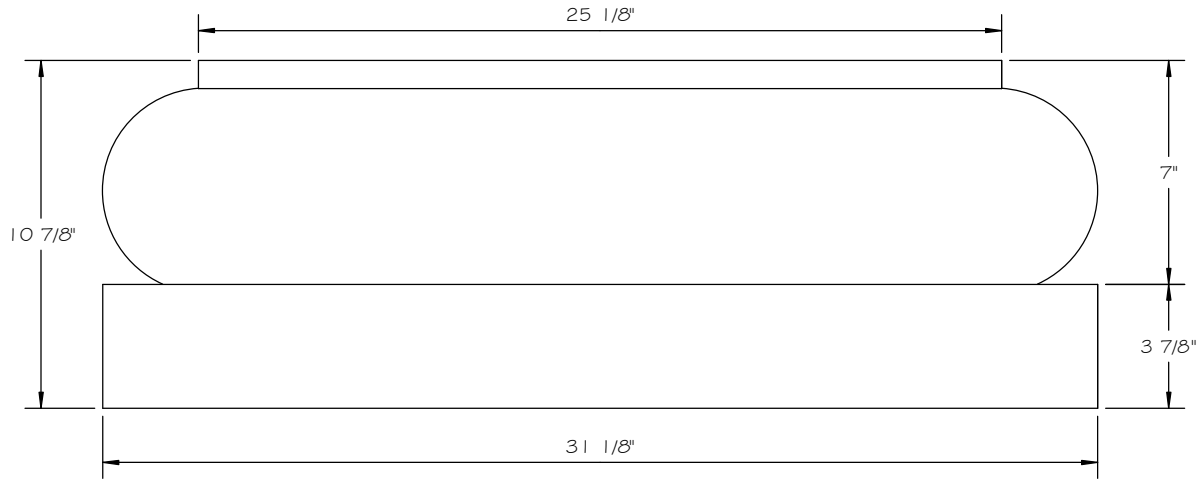

STONE CAST INC.

2300 KARBACH "B" HOUSTON TX 77092

Office: 713-683-6780 * Fax: 713-683-6749 * www.houstonstonecast.com

TUSCAN 24" COLUMN BASE

SCALE 2" = 1' 0"

FRONT VIEW

TOP VIEW

24" TUSCAN COLUMN BASE