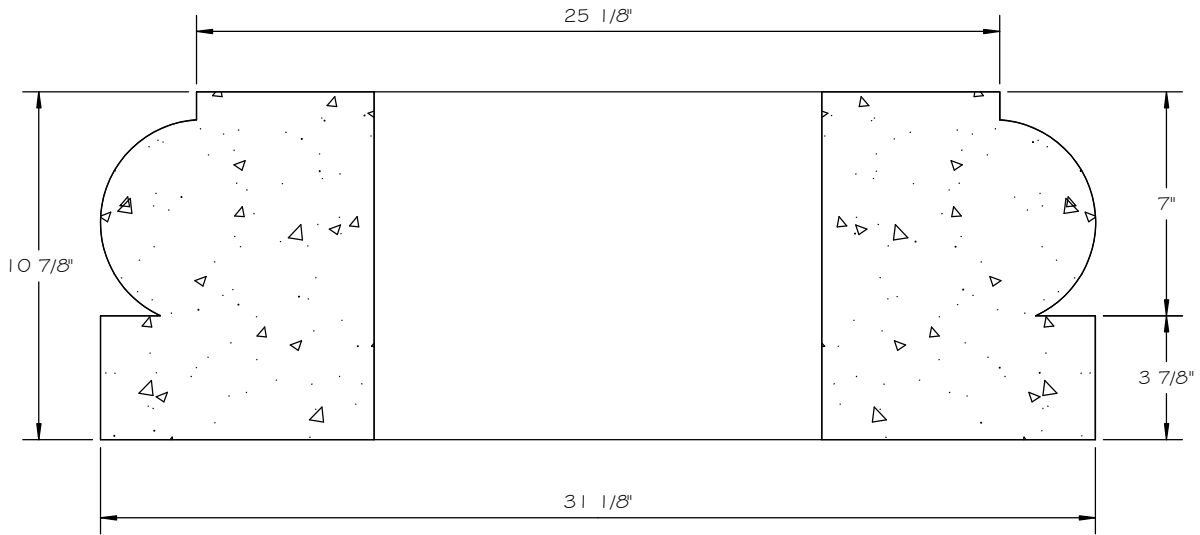

STONE CAST INC.

2300 KARBACH "B" HOUSTON TX 77092

Office: 713-683-6780 * Fax: 713-683-6749 * www.houstonstonecast.com

TUSCAN 24" COLUMN BASE

SCALE 2" = 1' 0"

SECTION

ISOMETRIC VIEW

NOT TO SCALE

STANDARD DIMENSIONS AVAILABLE

SIZE	ITEM #
8"	J15B08
10"	J15B10
12"	J15B12
14"	J15B14
18"	J15B18
24"	J15B24

24" TUSCAN COLUMN BASE

ITEM # J15B24