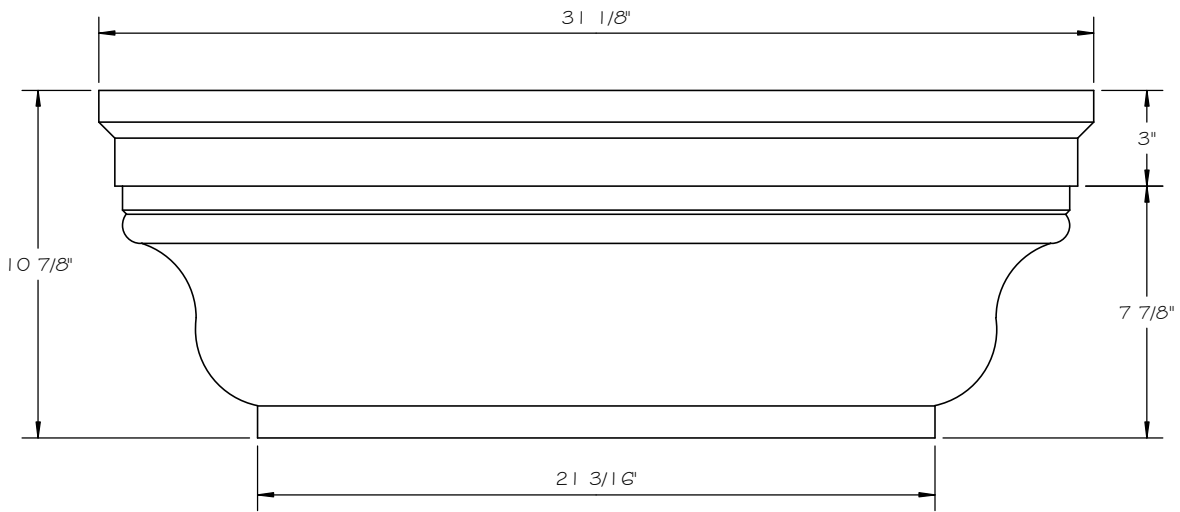

STONE CAST INC.

2300 KARBACH "B" HOUSTON TX 77092

Office: 713-683-6780 * Fax: 713-683-6749 * www.houstonstonecast.com

TUSCAN 24" COLUMN CAP

SCALE 2" = 1' 0"

FRONT VIEW

TOP VIEW

24" TUSCAN COLUMN CAP