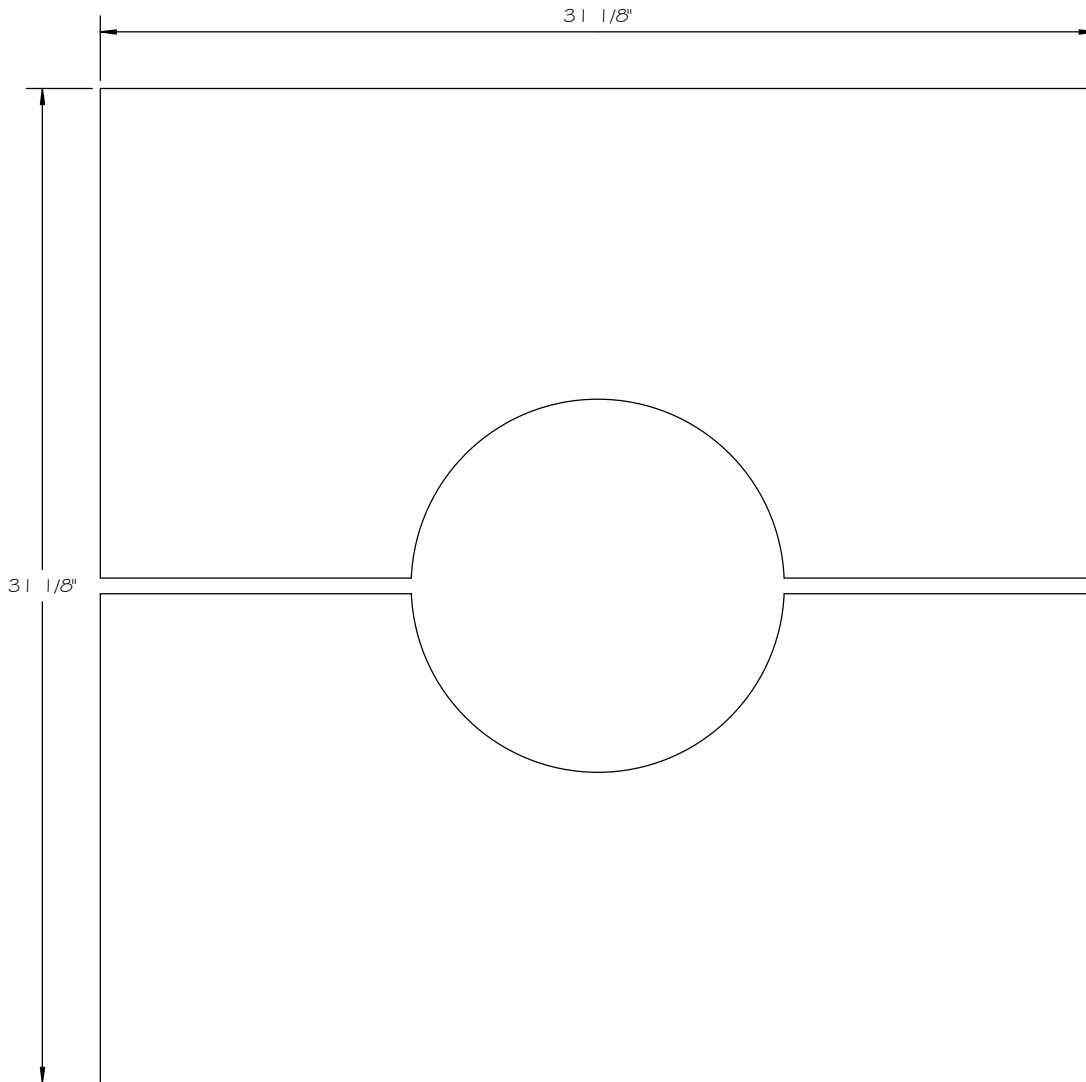

STONE CAST INC.

2300 KARBACH "B" HOUSTON TX 77092

Office: 713-683-6780 * Fax: 713-683-6749 * www.houstonstonecast.com

TUSCAN 24" COLUMN CAP

SCALE 2" = 1' 0"

FRONT VIEW

TOP VIEW

24" TUSCAN COLUMN CAP