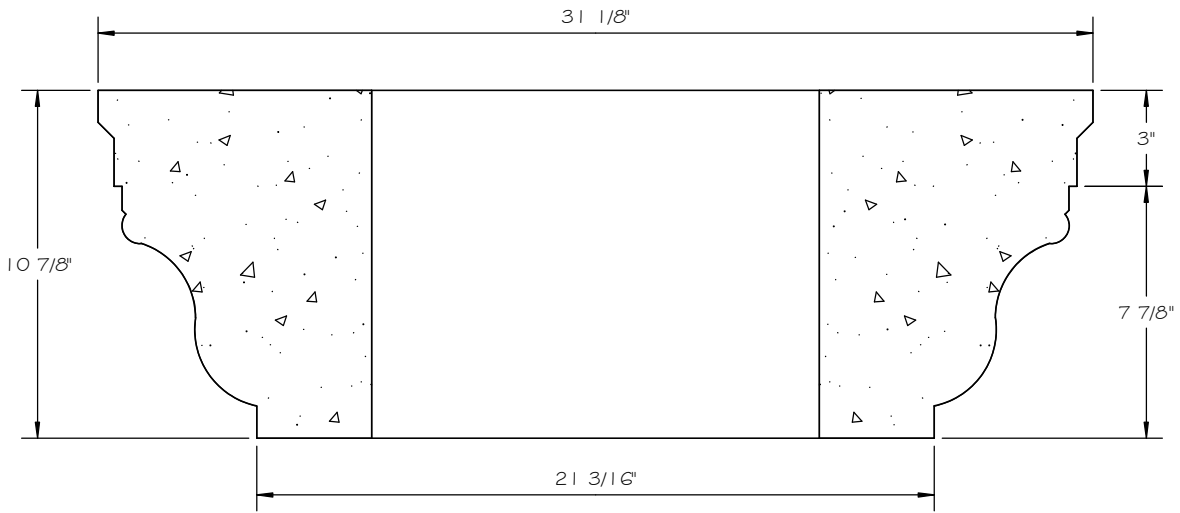

STONE CAST INC.

2300 KARBACH "B" HOUSTON TX 77092

Office: 713-683-6780 * Fax: 713-683-6749 * www.houstonstonecast.com

TUSCAN 24" COLUMN CAP

SCALE 2" = 1' 0"

SECTION

ISOMETRIC VIEW

NOT TO SCALE

STANDARD DIMENSIONS AVAILABLE

SIZE	ITEM #
8"	J15T08
10"	J15T10
12"	J15T12
14"	J15T14
18"	J15T18
24"	J15T24

24" TUSCAN COLUMN CAP

ITEM # J15T24