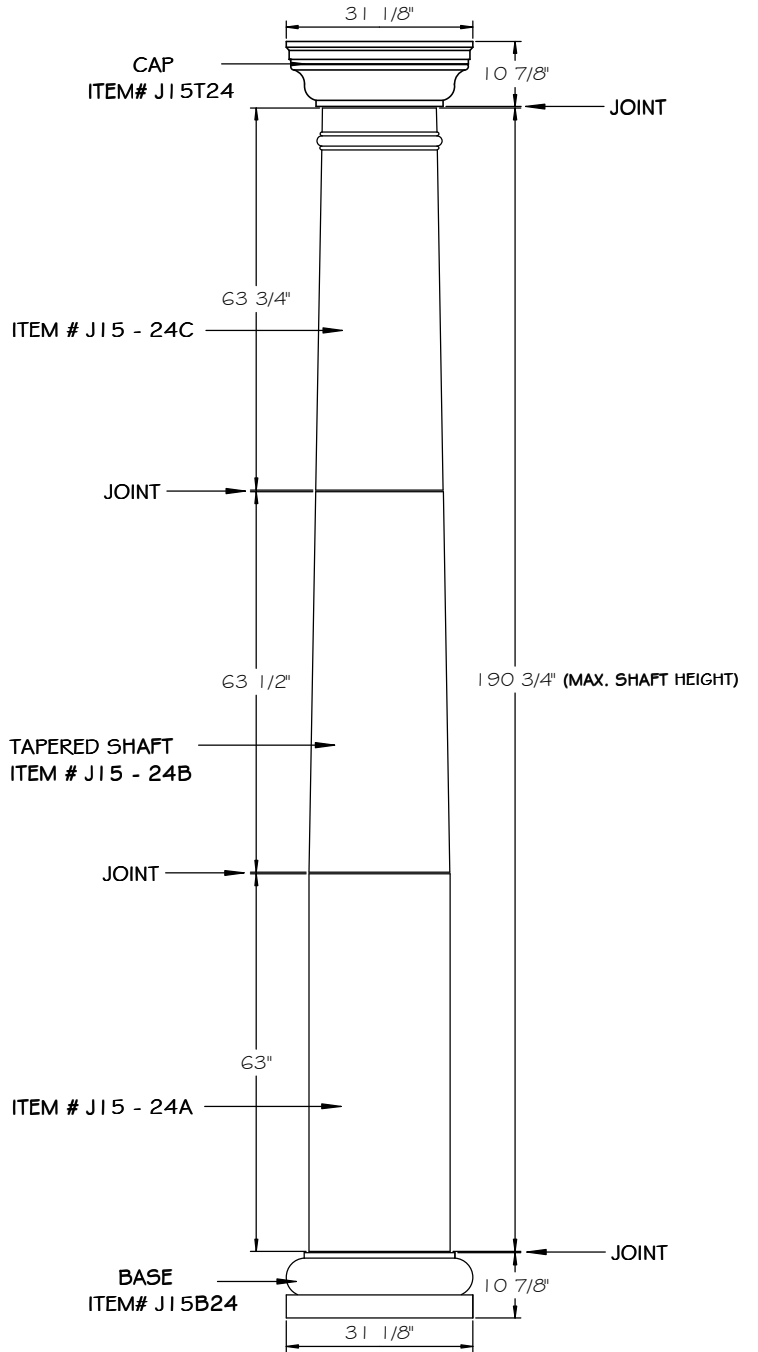

# TUSCAN 24" FULL COLUMN

SCALE 3/8" = 1' 0"

SECTION

FRONT VIEW

NOTE:  
SHAFT HEIGHT CAN BE SHORTENED TO SUIT SPECIFIC NEEDS

24" TUSCAN TAPERED COLUMN