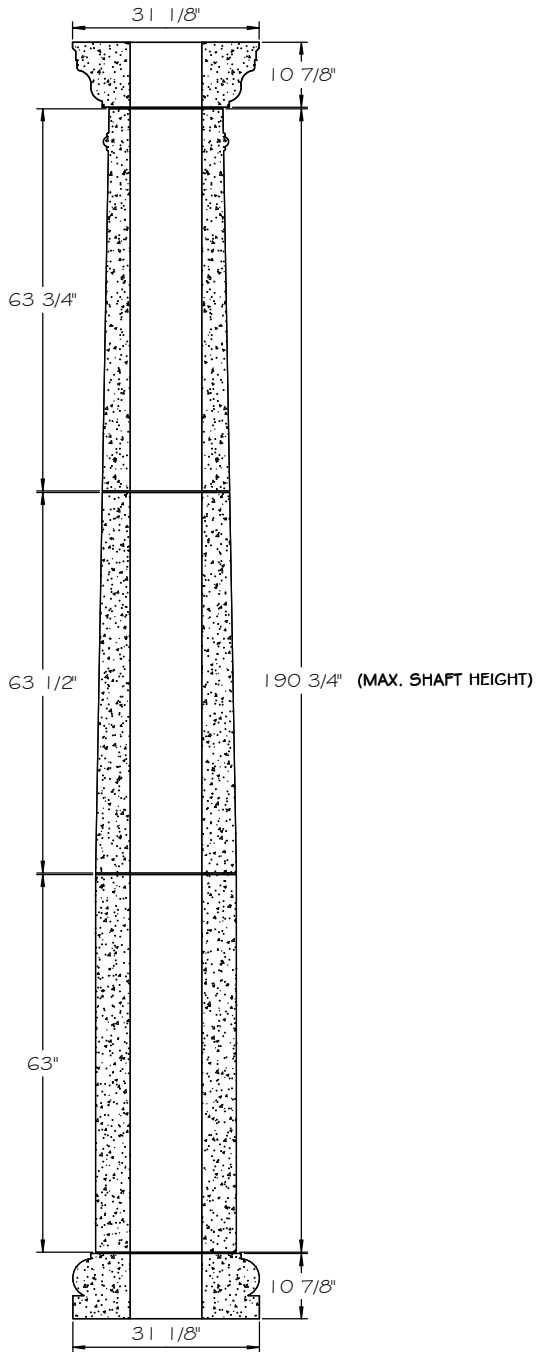

# TUSCAN 24" FULL COLUMN

SCALE 3/8" = 1' 0"

SECTION

FRONT VIEW

NOTE:  
SHAFT HEIGHT CAN BE SHORTENED TO SUIT SPECIFIC NEEDS

24" TUSCAN TAPERED COLUMN