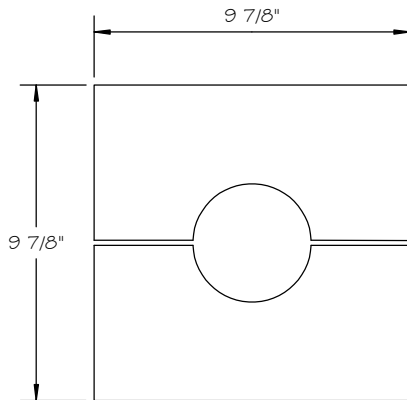

STONE CAST INC.

2300 KARBACH "B" HOUSTON TX 77092

Office: 713-683-6780 * Fax: 713-683-6749 * www.houstonstonecast.com

TUSCAN 8" COLUMN CAP

SCALE 2" = 1' 0"

FRONT VIEW

SECTION

TOP VIEW

ISOMETRIC VIEW

NOT TO SCALE

STANDARD DIMENSIONS AVAILABLE

SIZE	ITEM #
8"	J15T08
10"	J15T10
12"	J15T12
14"	J15T14
18"	J15T18
24"	J15T24

8" TUSCAN COLUMN CAP

ITEM # J15T08