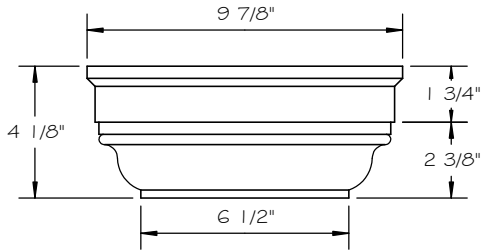

STONE CAST INC.

2300 KARBACH "B" HOUSTON TX 77092

Office: 713-683-6780 * Fax: 713-683-6749 * www.houstonstonecast.com

TUSCAN 8" COLUMN CAP

SCALE 2" = 1' 0"

FRONT VIEW

SECTION

TOP VIEW

ISOMETRIC VIEW

NOT TO SCALE

STANDARD DIMENSIONS AVAILABLE

SIZE	ITEM #
8"	J15T08
10"	J15T10
12"	J15T12
14"	J15T14
18"	J15T18
24"	J15T24

8" TUSCAN COLUMN CAP

ITEM # J15T08