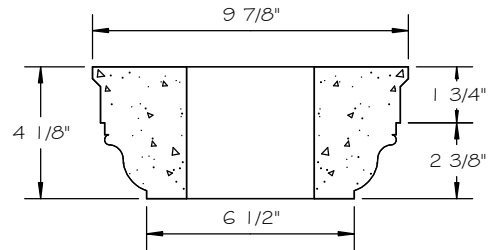

STONE CAST INC.

2300 KARBACH "B" HOUSTON TX 77092

Office: 713-683-6780 * Fax: 713-683-6749 * www.houstonstonecast.com

TUSCAN 8" COLUMN CAP

SCALE 2" = 1' 0"

FRONT VIEW

SECTION

TOP VIEW

ISOMETRIC VIEW

NOT TO SCALE

STANDARD DIMENSIONS AVAILABLE

SIZE	ITEM #
8"	J15T08
10"	J15T10
12"	J15T12
14"	J15T14
18"	J15T18
24"	J15T24

8" TUSCAN COLUMN CAP

ITEM # J15T08