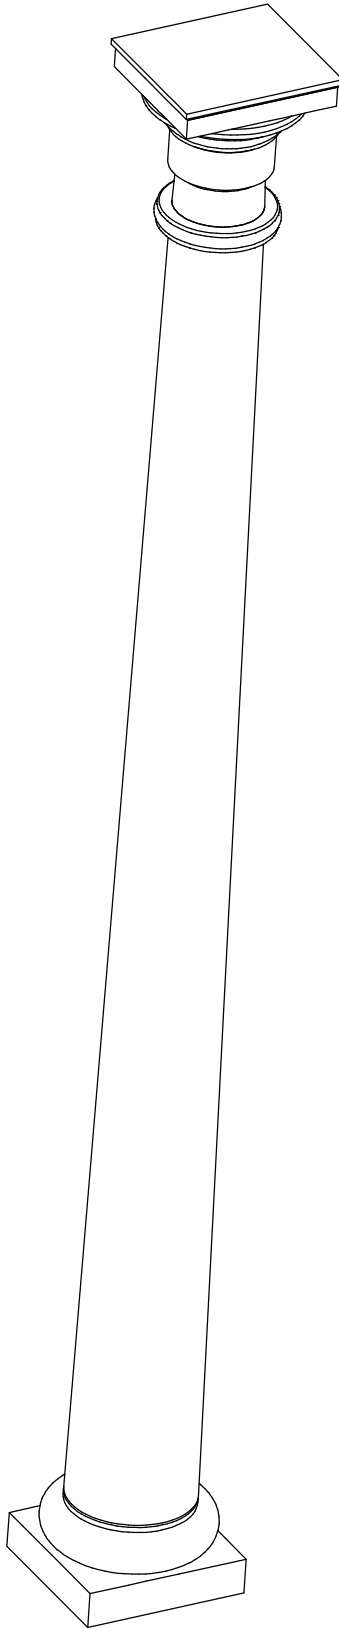

STONE CAST INC.

2300 KARBACH "B" HOUSTON TX 77092

Office: 713-683-6780 * Fax: 713-683-6749 * www.houstonstonecast.com

TUSCAN 8" FULL COLUMN

NOT TO SCALE

8" TUSCAN TAPERED COLUMN

ISOMETRIC VIEW