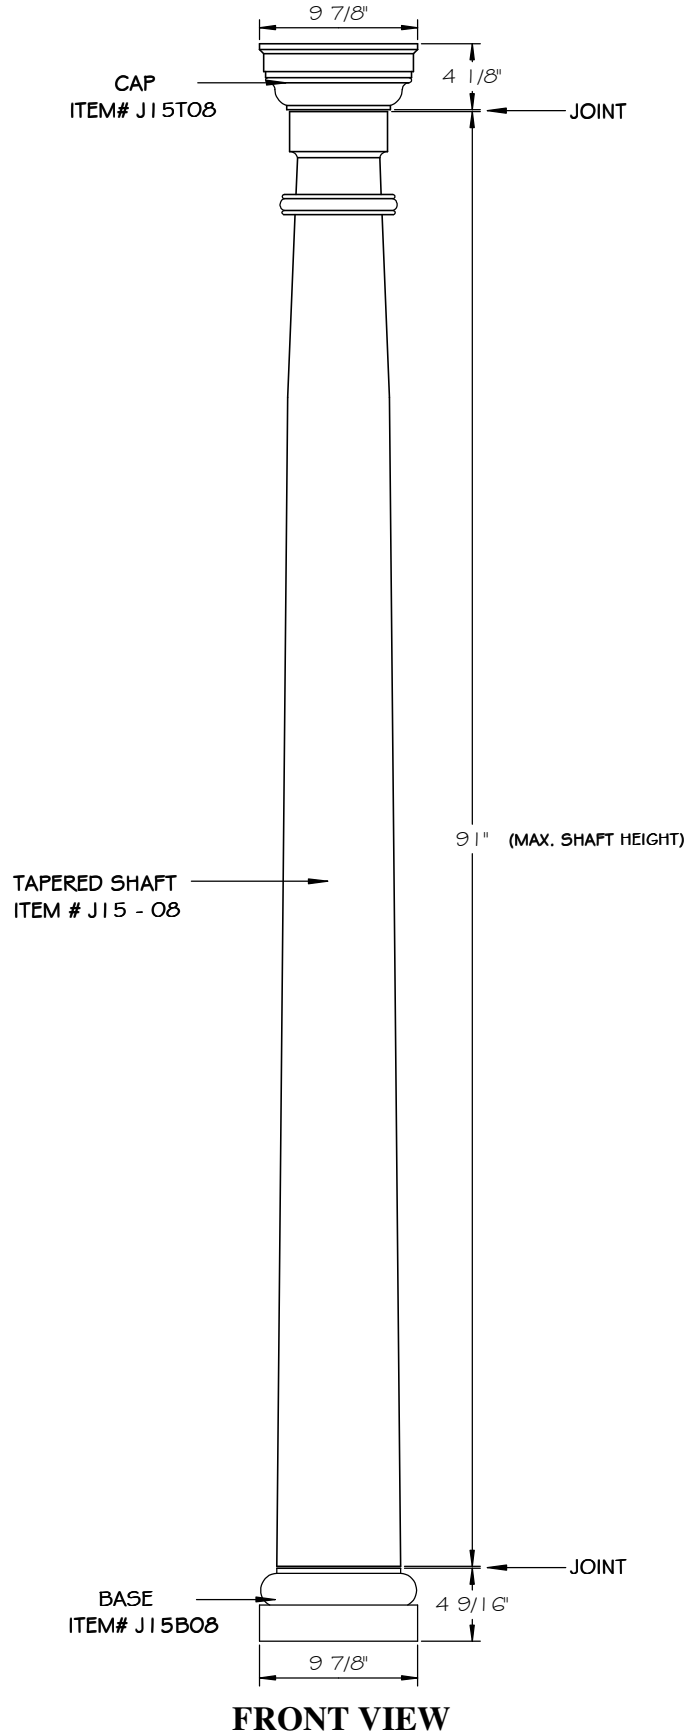

# TUSCAN 8" FULL COLUMN

SCALE 1" = 1' 0"

NOTE:  
SHAFT HEIGHT CAN BE SHORTENED TO SUIT SPECIFIC NEEDS

## 8" TUSCAN TAPERED COLUMN