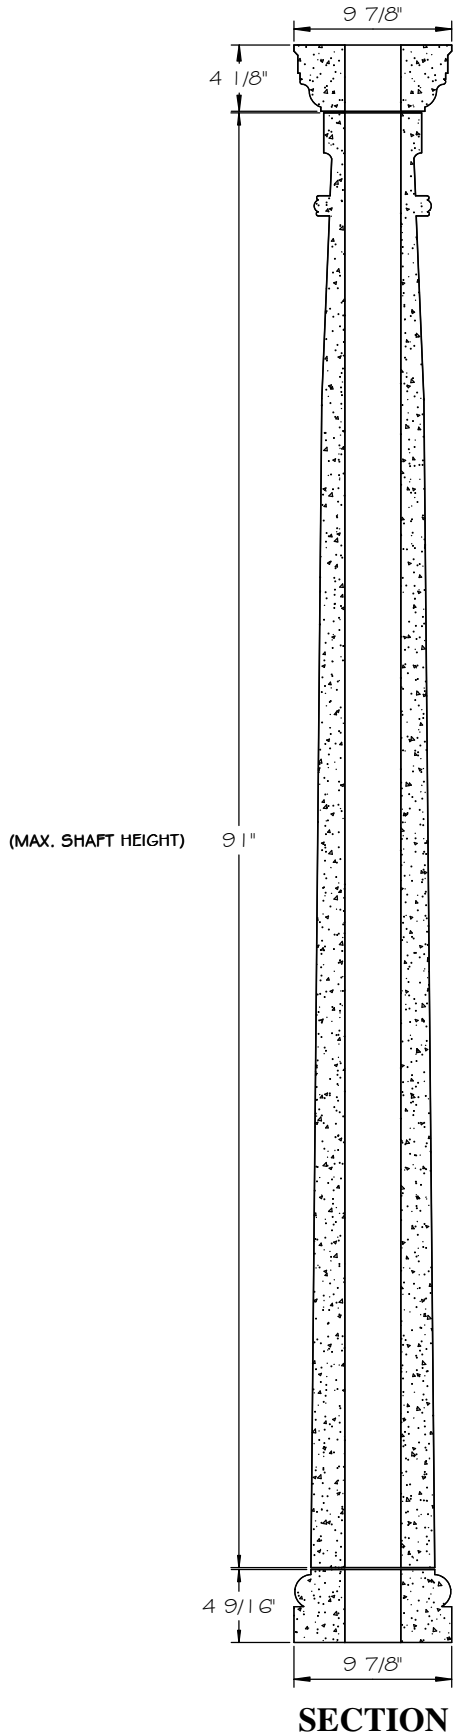

# TUSCAN 8" FULL COLUMN

SCALE 1" = 1' 0"

NOTE:  
SHAFT HEIGHT CAN BE SHORTENED TO SUIT SPECIFIC NEEDS

## 8" TUSCAN TAPERED COLUMN