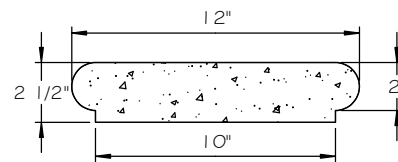

STONE CAST INC.

2300 KARBACH "B" HOUSTON TX 77092

Office: 713-683-6780 * Fax: 713-683-6749 * www.houstonstonecast.com

WALL CAP 10" BRENHAM FLAT

SCALE 1 1/2" = 1' 0"

FRONT VIEW

SECTION

ISOMETRIC VIEW

NOT TO SCALE

STANDARD DIMENSIONS AVAILABLE

SIZE	ITEM #
10"W x 48"L	T42-10
10"W x 48"L	T42E10 (END PC.)

10" BRENHAM FLAT WALL CAP

ITEM # T42-10