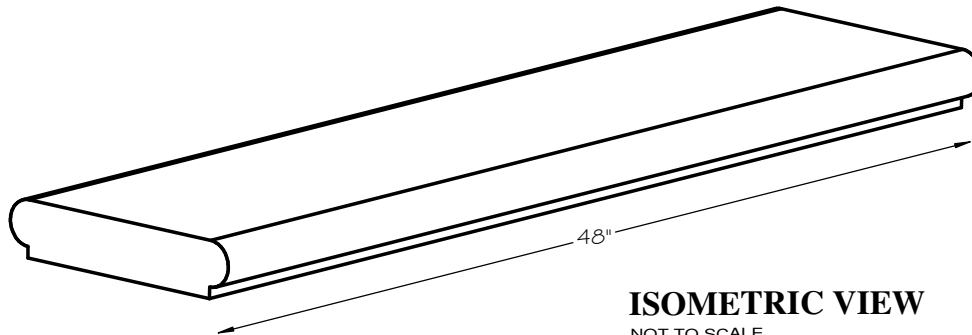

STONE CAST INC.

2300 KARBACH "B" HOUSTON TX 77092

Office: 713-683-6780 * Fax: 713-683-6749 * www.houstonstonecast.com

WALL CAP 10" BRENHAM FLAT

SCALE 1 1/2" = 1' 0"

FRONT VIEW

SECTION

ISOMETRIC VIEW

NOT TO SCALE

STANDARD DIMENSIONS AVAILABLE

SIZE	ITEM #
10"W x 48"L	T42-10
10"W x 48"L	T42E10 (END PC.)

10" BRENHAM FLAT WALL CAP

ITEM # T42-10