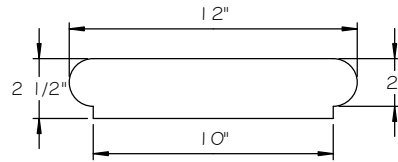

STONE CAST INC.

2300 KARBACH "B" HOUSTON TX 77092

Office: 713-683-6780 * Fax: 713-683-6749 * www.houstonstonecast.com

WALL CAP 10" BRENHAM FLAT

SCALE 1 1/2" = 1' 0"

FRONT VIEW