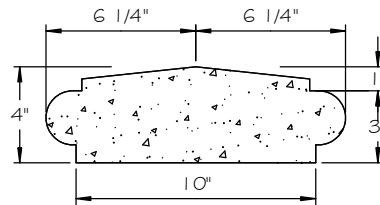

# WALL CAP 10" BRENHAM PEAK

SCALE 1 1/2" = 1' 0"

**FRONT VIEW**

**SECTION**

**ISOMETRIC VIEW**  
NOT TO SCALE

## STANDARD DIMENSIONS AVAILABLE

SIZE	ITEM #
10"W x 48"L	TA42-10
10"W x 48"L	TA42E10 (END PC.)

**10" BRENHAM PEAK WALL CAP**  
ITEM # TA42-10