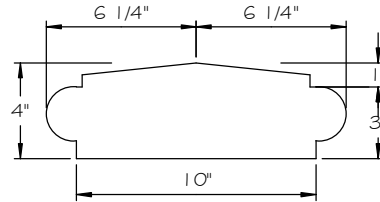

# WALL CAP 10" BRENHAM PEAK

SCALE 1 1/2" = 1' 0"

**FRONT VIEW**

**SECTION**

**ISOMETRIC VIEW**  
NOT TO SCALE

## STANDARD DIMENSIONS AVAILABLE

SIZE	ITEM #
10"W x 48"L	TA42-10
10"W x 48"L	TA42E10 (END PC.)

**10" BRENHAM PEAK WALL CAP**  
ITEM # TA42-10