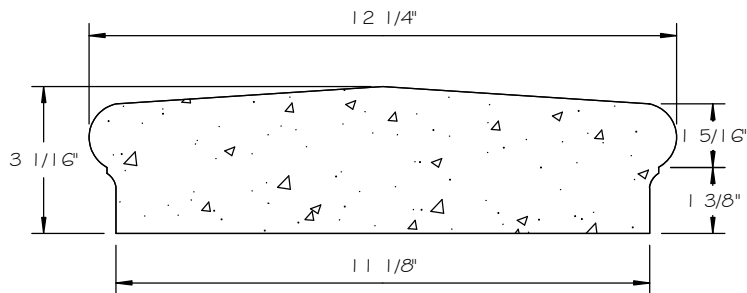

STONE CAST INC.

2300 KARBACH "B" HOUSTON TX 77092

Office: 713-683-6780 * Fax: 713-683-6749 * www.houstonstonecast.com

WALL CAP 11 1/8" BULLNOSED PEAK

SCALE 3" = 1' 0"

FRONT VIEW

SECTION

ISOMETRIC VIEW

NOT TO SCALE

STANDARD DIMENSIONS AVAILABLE

SIZE	ITEM #
11 1/8"W x 48"L	TA76-11.125
11 1/8"W x 48"L	TA76E11.125 (END PC.)

11 1/8" BULLNOSED PEAK WALL CAP
ITEM # TA76-11.125