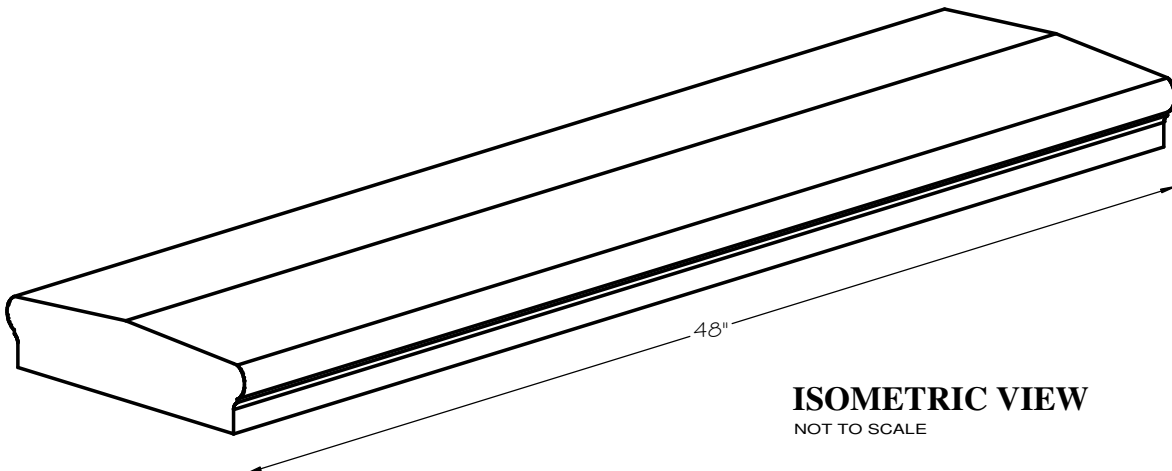

STONE CAST INC.

2300 KARBACH "B" HOUSTON TX 77092

Office: 713-683-6780 * Fax: 713-683-6749 * www.houstonstonecast.com

WALL CAP 11 1/8" BULLNOSED PEAK

SCALE 3" = 1' 0"

FRONT VIEW

SECTION

ISOMETRIC VIEW

NOT TO SCALE

STANDARD DIMENSIONS AVAILABLE

SIZE	ITEM #
11 1/8"W x 48"L	TA76-11.125
11 1/8"W x 48"L	TA76E11.125 (END PC.)

11 1/8" BULLNOSED PEAK WALL CAP
ITEM # TA76-11.125