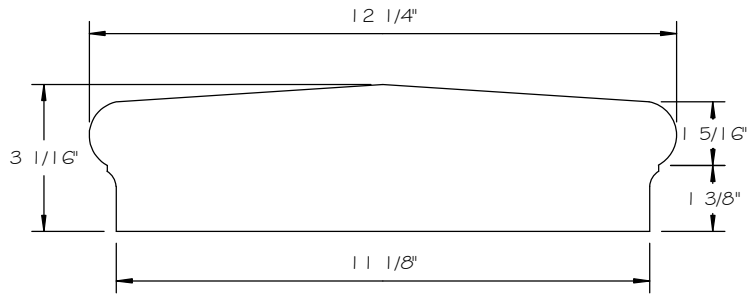

STONE CAST INC.

2300 KARBACH "B" HOUSTON TX 77092

Office: 713-683-6780 * Fax: 713-683-6749 * www.houstonstonecast.com

WALL CAP 11 1/8" BULLNOSED PEAK

SCALE 3" = 1' 0"

FRONT VIEW

SECTION

ISOMETRIC VIEW

NOT TO SCALE

STANDARD DIMENSIONS AVAILABLE

SIZE	ITEM #
11 1/8"W x 48"L	TA76-11.125
11 1/8"W x 48"L	TA76E11.125 (END PC.)

11 1/8" BULLNOSED PEAK WALL CAP
ITEM # TA76-11.125