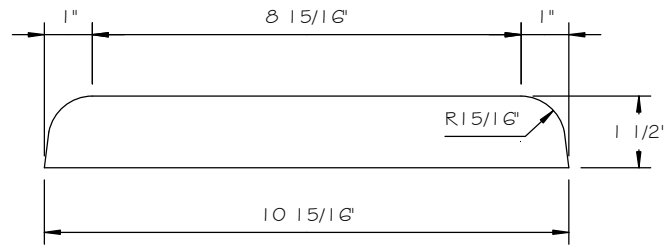

STONE CAST INC.

2300 KARBACH "B" HOUSTON TX 77092

Office: 713-683-6780 * Fax: 713-683-6749 * www.houstonstonecast.com

WALL CAP 11" QUARTER ROUND

SCALE 3" = 1' 0"

FRONT VIEW

SECTION

ISOMETRIC VIEW
NOT TO SCALE

STANDARD DIMENSIONS AVAILABLE

SIZE	ITEM #
11"W x 24"L	T110-11
14.375"W x 24"L	T110-14.375-2
14.375"W x 24"L	T110-14.375-3
16.375"W x 24"L	T110-16.375

11" QUARTER ROUND WALL CAP
ITEM # T110-11