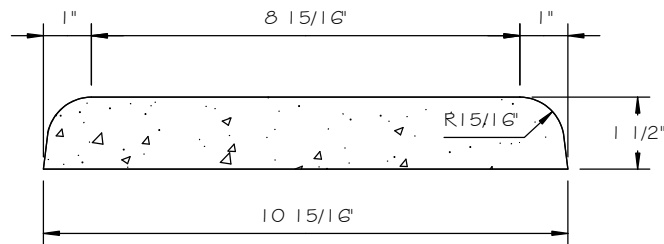

STONE CAST INC.

2300 KARBACH "B" HOUSTON TX 77092

Office: 713-683-6780 * Fax: 713-683-6749 * www.houstonstonecast.com

WALL CAP 11" QUARTER ROUND

SCALE 3" = 1' 0"

FRONT VIEW

SECTION

ISOMETRIC VIEW
NOT TO SCALE

STANDARD DIMENSIONS AVAILABLE

SIZE	ITEM #
11"W x 24"L	T110-11
14.375"W x 24"L	T110-14.375-2
14.375"W x 24"L	T110-14.375-3
16.375"W x 24"L	T110-16.375

11" QUARTER ROUND WALL CAP
ITEM # T110-11