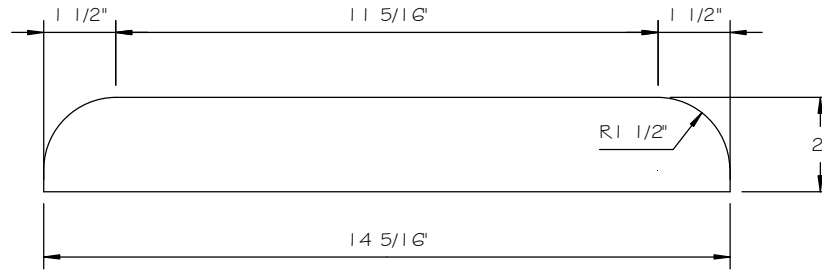

STONE CAST INC.

2300 KARBACH "B" HOUSTON TX 77092

Office: 713-683-6780 * Fax: 713-683-6749 * www.houstonstonecast.com

WALL CAP 14 3/8" x 2" QUARTER ROUND

SCALE 3" = 1' 0"

FRONT VIEW

SECTION

ISOMETRIC VIEW

NOT TO SCALE

STANDARD DIMENSIONS AVAILABLE

SIZE	ITEM #
11"W x 24"L	T110-11
14.375"W x 24"L	T110-14.375-2
14.375"W x 24"L	T110-14.375-3
16.375"W x 24"L	T110-16.375

14 3/8" x 2" QUARTER ROUND WALL CAP

ITEM # T110-14.375-2