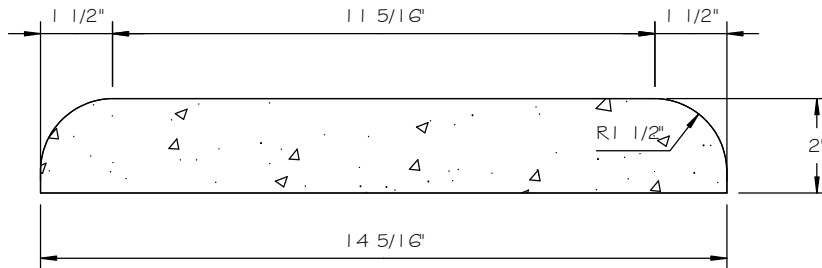

STONE CAST INC.

2300 KARBACH "B" HOUSTON TX 77092

Office: 713-683-6780 * Fax: 713-683-6749 * www.houstonstonecast.com

WALL CAP 14 3/8" x 2" QUARTER ROUND

SCALE 3" = 1' 0"

FRONT VIEW

SECTION

ISOMETRIC VIEW

NOT TO SCALE

STANDARD DIMENSIONS AVAILABLE

SIZE	ITEM #
11"W x 24"L	T110-11
14.375"W x 24"L	T110-14.375-2
14.375"W x 24"L	T110-14.375-3
16.375"W x 24"L	T110-16.375

14 3/8" x 2" QUARTER ROUND WALL CAP

ITEM # T110-14.375-2