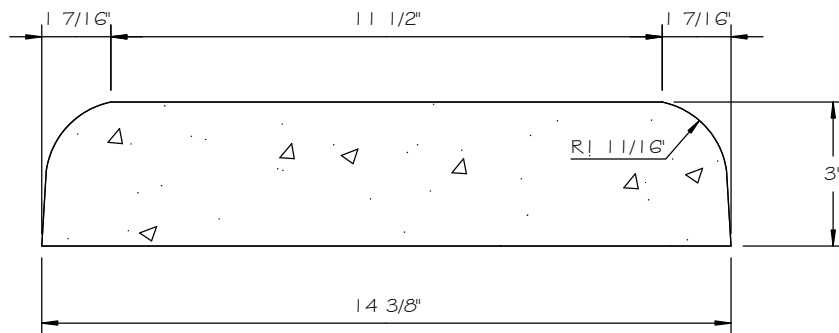

STONE CAST INC.

2300 KARBACH "B" HOUSTON TX 77092

Office: 713-683-6780 * Fax: 713-683-6749 * www.houstonstonecast.com

WALL CAP 14 3/8" x 3" QUARTER ROUND

SCALE 3" = 1' 0"

FRONT VIEW

SECTION

ISOMETRIC VIEW
NOT TO SCALE

STANDARD DIMENSIONS AVAILABLE

SIZE	ITEM #
11"W x 24"L	T110-11
14.375"W x 24"L	T110-14.375-2
14.375"W x 24"L	T110-14.375-3
16.375"W x 24"L	T110-16.375

14 3/8" x 3" QUARTER ROUND WALL CAP
ITEM # T110-14.375-3