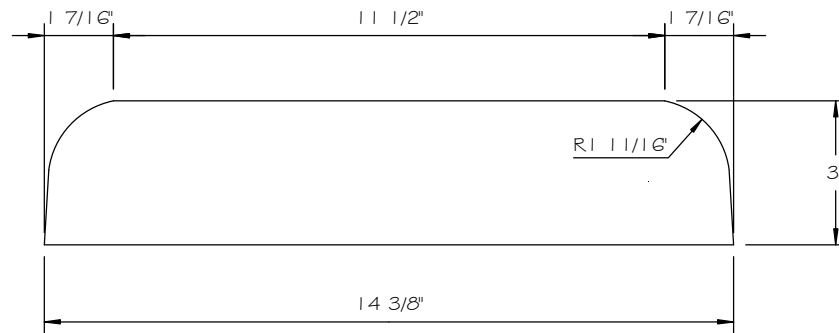

STONE CAST INC.

2300 KARBACH "B" HOUSTON TX 77092

Office: 713-683-6780 * Fax: 713-683-6749 * www.houstonstonecast.com

WALL CAP 14 3/8" x 3" QUARTER ROUND

SCALE 3" = 1' 0"

FRONT VIEW

SECTION

ISOMETRIC VIEW
NOT TO SCALE

STANDARD DIMENSIONS AVAILABLE

SIZE	ITEM #
11"W x 24"L	T110-11
14.375"W x 24"L	T110-14.375-2
14.375"W x 24"L	T110-14.375-3
16.375"W x 24"L	T110-16.375

14 3/8" x 3" QUARTER ROUND WALL CAP
ITEM # T110-14.375-3