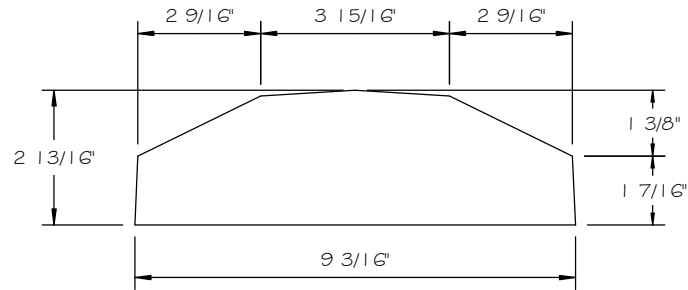

STONE CAST INC.

2300 KARBACH "B" HOUSTON TX 77092

Office: 713-683-6780 * Fax: 713-683-6749 * www.houstonstonecast.com

WALL CAP 9 1/4" CHAMFERED

SCALE 3" = 1' 0"

FRONT VIEW

SECTION

ISOMETRIC VIEW

NOT TO SCALE

STANDARD DIMENSIONS AVAILABLE

SIZE	ITEM #
9.25"W x 24"L	T76-9.25
13.125"W x 24"L	T76-13.125

9 1/4" CHAMFERED WALL CAP

ITEM # T76-9.25