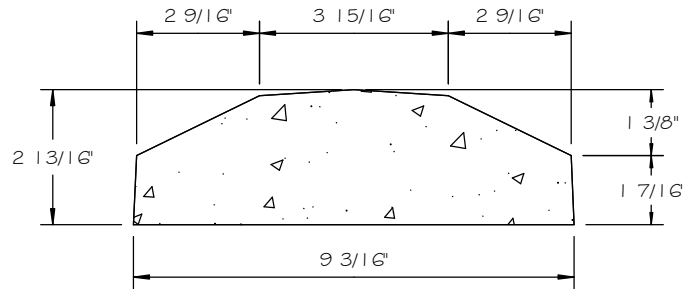

STONE CAST INC.

2300 KARBACH "B" HOUSTON TX 77092

Office: 713-683-6780 * Fax: 713-683-6749 * www.houstonstonecast.com

WALL CAP 9 1/4" CHAMFERED

SCALE 3" = 1' 0"

FRONT VIEW

SECTION

ISOMETRIC VIEW

NOT TO SCALE

STANDARD DIMENSIONS AVAILABLE

SIZE	ITEM #
9.25"W x 24"L	T76-9.25
13.125"W x 24"L	T76-13.125

9 1/4" CHAMFERED WALL CAP

ITEM # T76-9.25