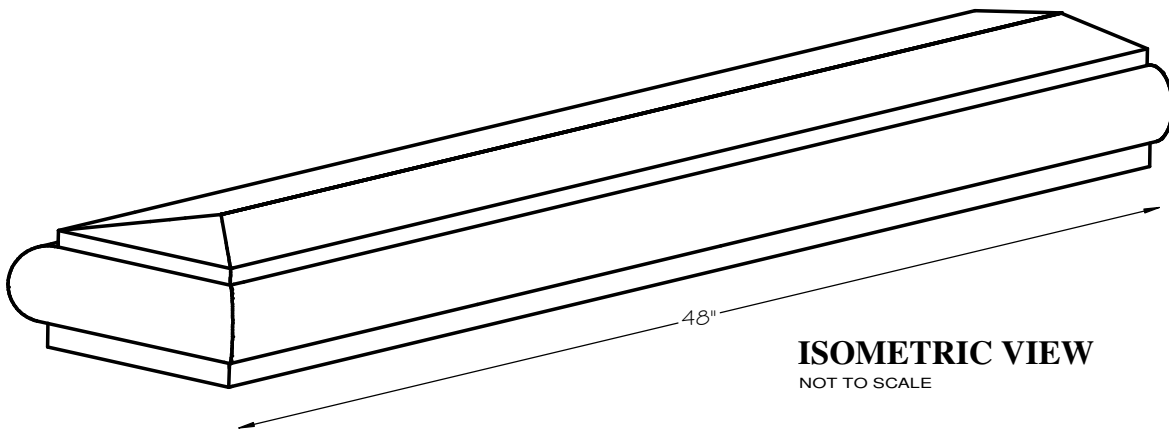

STONE CAST INC.

2300 KARBACH "B" HOUSTON TX 77092

Office: 713-683-6780 * Fax: 713-683-6749 * www.houstonstonecast.com

WALL CAP END PIECE 10" BRENHAM PEAK

SCALE 1 1/2" = 1' 0"

FRONT VIEW

SECTION

ISOMETRIC VIEW
NOT TO SCALE

STANDARD DIMENSIONS AVAILABLE

SIZE	ITEM #
10"W x 48"L	TA42-10
10"W x 48"L	TA42E10 (END PC.)

10" BRENHAM PEAK WALL CAP END PIECE
ITEM # TA42E10