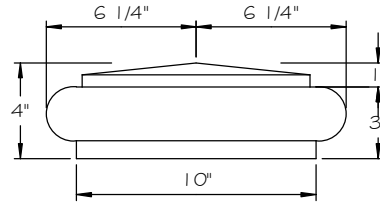

STONE CAST INC.

2300 KARBACH "B" HOUSTON TX 77092

Office: 713-683-6780 * Fax: 713-683-6749 * www.houstonstonecast.com

WALL CAP END PIECE 10" BRENHAM PEAK

SCALE 1 1/2" = 1' 0"

FRONT VIEW

SECTION

ISOMETRIC VIEW
NOT TO SCALE

STANDARD DIMENSIONS AVAILABLE

SIZE	ITEM #
10"W x 48"L	TA42-10
10"W x 48"L	TA42E10 (END PC.)

10" BRENHAM PEAK WALL CAP END PIECE
ITEM # TA42E10