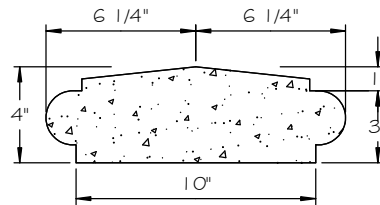

STONE CAST INC.

2300 KARBACH "B" HOUSTON TX 77092

Office: 713-683-6780 * Fax: 713-683-6749 * www.houstonstonecast.com

WALL CAP END PIECE 10" BRENHAM PEAK

SCALE 1 1/2" = 1' 0"

FRONT VIEW

SECTION

ISOMETRIC VIEW
NOT TO SCALE

STANDARD DIMENSIONS AVAILABLE

SIZE	ITEM #
10"W x 48"L	TA42-10
10"W x 48"L	TA42E10 (END PC.)

10" BRENHAM PEAK WALL CAP END PIECE
ITEM # TA42E10