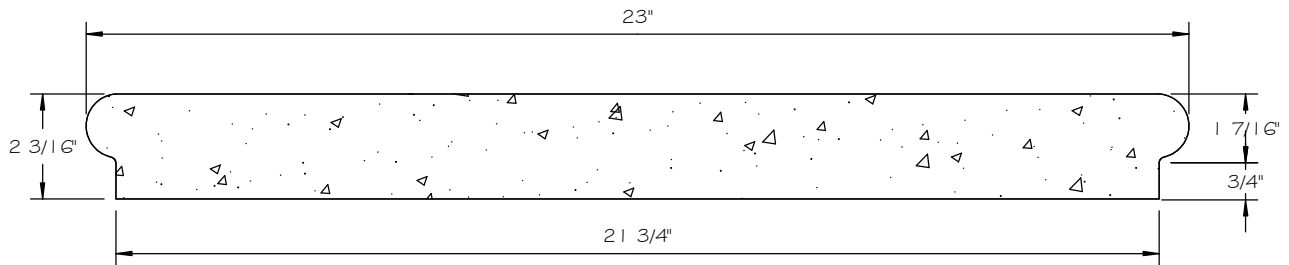

STONE CAST INC.

WALL CAP END PIECE 21 3/4" BULLNOSED FLAT

2300 KARBACH "B" HOUSTON TX 77092

Office: 713-683-6780 * Fax: 713-683-6749 * www.houstonstonecast.com

SCALE 3" = 1' 0"

FRONT VIEW

SECTION

STANDARD DIMENSIONS AVAILABLE

SIZE	ITEM #
21.75"W x 32 1/8"L	T76E21.75 (END PC.)

21 3/4" BULLNOSED FLAT WALL CAP END PIECE
ITEM # T76E21.75