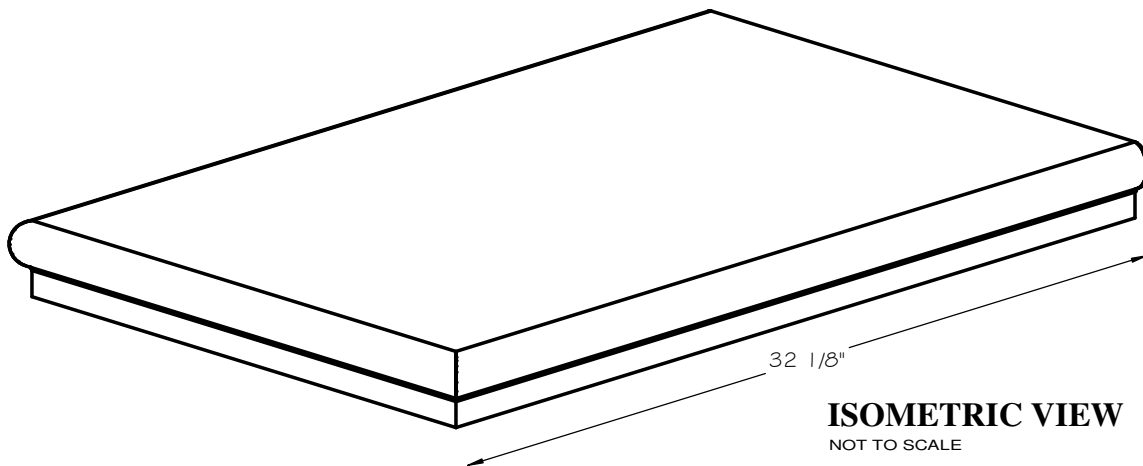

STONE CAST INC.

WALL CAP END PIECE 21 3/4" BULLNOSED FLAT

2300 KARBACH "B" HOUSTON TX 77092

Office: 713-683-6780 * Fax: 713-683-6749 * www.houstonstonecast.com

SCALE 3" = 1' 0"

FRONT VIEW

SECTION

STANDARD DIMENSIONS AVAILABLE

SIZE	ITEM #
21.75"W x 32 1/8"L	T76E21.75 (END PC.)

21 3/4" BULLNOSED FLAT WALL CAP END PIECE
ITEM # T76E21.75