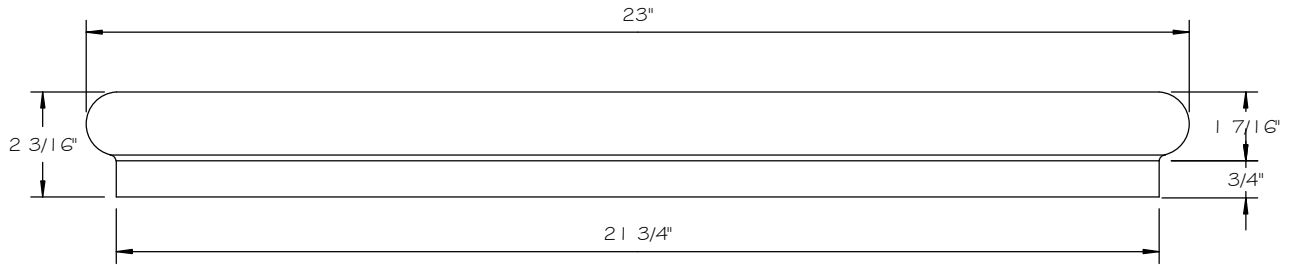

STONE CAST INC.

WALL CAP END PIECE 21 3/4" BULLNOSED FLAT

2300 KARBACH "B" HOUSTON TX 77092

Office: 713-683-6780 * Fax: 713-683-6749 * www.houstonstonecast.com

SCALE 3" = 1' 0"

FRONT VIEW

SECTION

STANDARD DIMENSIONS AVAILABLE

SIZE	ITEM #
21.75"W x 32 1/8"L	T76E21.75 (END PC.)

21 3/4" BULLNOSED FLAT WALL CAP END PIECE
ITEM # T76E21.75